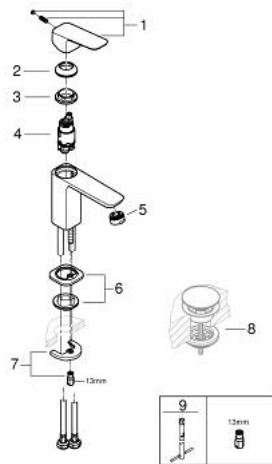

10 169 924 30 **GROHE CUBE0 SINGLE-LEVER BASIN MIXER 1/2"**
S-SIZE

PRODUCT DESCRIPTION

- Colour: matte black
- single hole installation
- metal lever
- GROHE SilkMove 28 mm ceramic cartridge
- adjustable flow rate limiter
- with temperature limiter
- GROHE EcoJoy - less water, perfect flow
- maximum flow rate (at 3 bar): 5 l/min
- GROHE FastFixation installation system
- smooth body
- flexible connection hoses

10 169 924 30 **GROHE CUBEO SINGLE-LEVER BASIN MIXER 1/2"**
S-SIZE

SPARE PARTS

- 1: Cubeo Lever (Spare part-nr. 1060132430)
 - 2: Cap (Spare part-nr. 465812430)
 - 3: Fitting ring (Spare part-nr. 07419000)
 - 4: Cartridge (Spare part-nr. 46580000)
 - 5: Mousseur (Spare part-nr. 481592430)
 - 6: Cubeo Rosette (Spare part-nr. 1060152430)
 - 7: Shank mounting kit (Spare part-nr. 46249000)
 - 8: Waste set with push-open plug (Spare part-nr. 658072430)*
 - 9: Mounting wrench (Spare part-nr. 19017000)*
- * Optional accessories