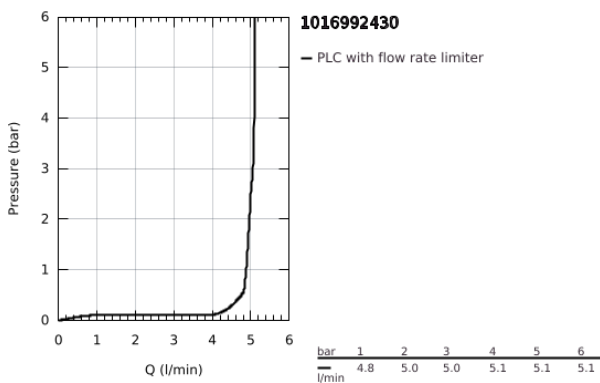

10 169 924 30 **GROHE CUBE0 SINGLE-LEVER BASIN MIXER 1/2"**
S-SIZE

PRODUCT DESCRIPTION

- Colour: matte black
- single hole installation
- metal lever
- GROHE SilkMove 28 mm ceramic cartridge
- adjustable flow rate limiter
- with temperature limiter
- GROHE EcoJoy - less water, perfect flow
- maximum flow rate (at 3 bar): 5 l/min
- GROHE FastFixation installation system
- smooth body
- flexible connection hoses

10 169 924 30 **GROHE CUBEO SINGLE-LEVER BASIN MIXER 1/2"**
S-SIZE

SPARE PARTS

- 1: Cubeo Lever (Spare part-nr. 1060132430)
 - 2: Cap (Spare part-nr. 465812430)
 - 3: Fitting ring (Spare part-nr. 07419000)
 - 4: Cartridge (Spare part-nr. 46580000)
 - 5: Mousseur (Spare part-nr. 481592430)
 - 6: Cubeo Rosette (Spare part-nr. 1060152430)
 - 7: Shank mounting kit (Spare part-nr. 46249000)
 - 8: Waste set with push-open plug (Spare part-nr. 658072430)*
 - 9: Mounting wrench (Spare part-nr. 19017000)*
- * Optional accessories