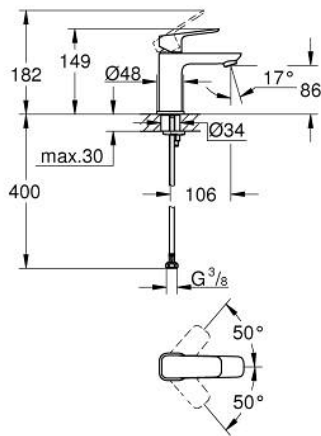

10 169 924 30 **GROHE CUBE0 SINGLE-LEVER BASIN MIXER 1/2"**
S-SIZE

PRODUCT DESCRIPTION

- Colour: matte black
- single hole installation
- metal lever
- GROHE SilkMove 28 mm ceramic cartridge
- adjustable flow rate limiter
- with temperature limiter
- GROHE EcoJoy - less water, perfect flow
- maximum flow rate (at 3 bar): 5 l/min
- GROHE FastFixation installation system
- smooth body
- flexible connection hoses

10 169 924 30 **GROHE CUBEO SINGLE-LEVER BASIN MIXER 1/2"**
S-SIZE

SPARE PARTS

- 1: Cubeo Lever (Spare part-nr. 1060132430)
 - 2: Cap (Spare part-nr. 465812430)
 - 3: Fitting ring (Spare part-nr. 07419000)
 - 4: Cartridge (Spare part-nr. 46580000)
 - 5: Mousseur (Spare part-nr. 481592430)
 - 6: Cubeo Rosette (Spare part-nr. 1060152430)
 - 7: Shank mounting kit (Spare part-nr. 46249000)
 - 8: Waste set with push-open plug (Spare part-nr. 658072430)*
 - 9: Mounting wrench (Spare part-nr. 19017000)*
- * Optional accessories