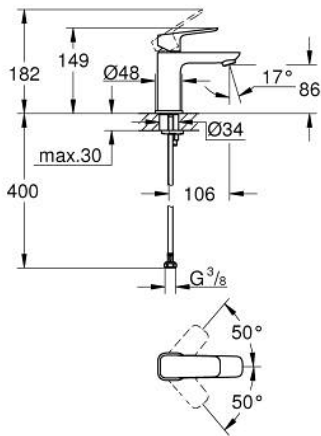

10 169 900 00 **GROHE CUBE0 SINGLE-LEVER BASIN MIXER 1/2"**  
**S-SIZE**

**PRODUCT DESCRIPTION**

- Colour: chrome
- single hole installation
- metal lever
- GROHE SilkMove 28 mm ceramic cartridge
- adjustable flow rate limiter
- with temperature limiter
- GROHE EcoJoy - less water, perfect flow
- maximum flow rate (at 3 bar): 5 l/min
- GROHE FastFixation installation system
- smooth body
- flexible connection hoses

10 169 900 00 **GROHE CUBEO SINGLE-LEVER BASIN MIXER 1/2"**  
**S-SIZE**

**SPARE PARTS**

- 1: Cubeo Lever (Spare part-nr. 1060130000)
  - 2: Cap (Spare part-nr. 46581000)
  - 3: Fitting ring (Spare part-nr. 07419000)
  - 4: Cartridge (Spare part-nr. 46580000)
  - 5: Mousseur (Spare part-nr. 48159000)
  - 6: Cubeo Rosette (Spare part-nr. 1060150000)
  - 7: Shank mounting kit (Spare part-nr. 46249000)
  - 8: Waste set with push-open plug (Spare part-nr. 65807000)\*
  - 9: Mounting wrench (Spare part-nr. 19017000)\*
- \* Optional accessories