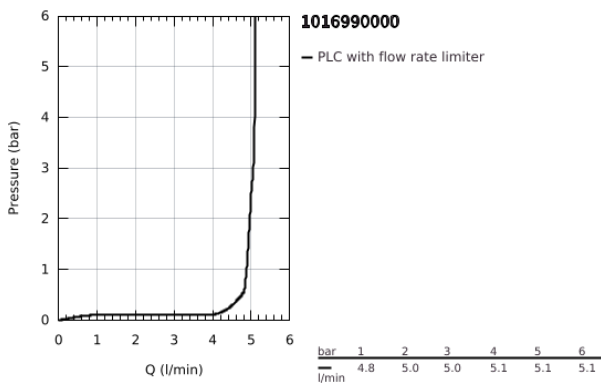

10 169 900 00 **GROHE CUBE0 SINGLE-LEVER BASIN MIXER 1/2"**  
**S-SIZE**

**PRODUCT DESCRIPTION**

- Colour: chrome
- single hole installation
- metal lever
- GROHE SilkMove 28 mm ceramic cartridge
- adjustable flow rate limiter
- with temperature limiter
- GROHE EcoJoy - less water, perfect flow
- maximum flow rate (at 3 bar): 5 l/min
- GROHE FastFixation installation system
- smooth body
- flexible connection hoses

10 169 900 00 **GROHE CUBEO SINGLE-LEVER BASIN MIXER 1/2"**  
**S-SIZE**

**SPARE PARTS**

- 1: Cubeo Lever (Spare part-nr. 1060130000)
  - 2: Cap (Spare part-nr. 46581000)
  - 3: Fitting ring (Spare part-nr. 07419000)
  - 4: Cartridge (Spare part-nr. 46580000)
  - 5: Mousseur (Spare part-nr. 48159000)
  - 6: Cubeo Rosette (Spare part-nr. 1060150000)
  - 7: Shank mounting kit (Spare part-nr. 46249000)
  - 8: Waste set with push-open plug (Spare part-nr. 65807000)\*
  - 9: Mounting wrench (Spare part-nr. 19017000)\*
- \* Optional accessories