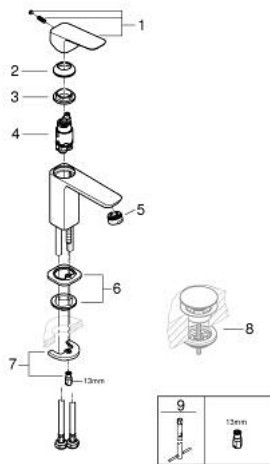

10 169 900 00 **GROHE CUBE0 SINGLE-LEVER BASIN MIXER 1/2"**  
**S-SIZE**

**PRODUCT DESCRIPTION**

- Colour: chrome
- single hole installation
- metal lever
- GROHE SilkMove 28 mm ceramic cartridge
- adjustable flow rate limiter
- with temperature limiter
- GROHE EcoJoy - less water, perfect flow
- maximum flow rate (at 3 bar): 5 l/min
- GROHE FastFixation installation system
- smooth body
- flexible connection hoses

10 169 900 00 **GROHE CUBEO SINGLE-LEVER BASIN MIXER 1/2"**  
**S-SIZE**

**SPARE PARTS**

- 1: Cubeo Lever (Spare part-nr. 1060130000)
  - 2: Cap (Spare part-nr. 46581000)
  - 3: Fitting ring (Spare part-nr. 07419000)
  - 4: Cartridge (Spare part-nr. 46580000)
  - 5: Mousseur (Spare part-nr. 48159000)
  - 6: Cubeo Rosette (Spare part-nr. 1060150000)
  - 7: Shank mounting kit (Spare part-nr. 46249000)
  - 8: Waste set with push-open plug (Spare part-nr. 65807000)\*
  - 9: Mounting wrench (Spare part-nr. 19017000)\*
- \* Optional accessories