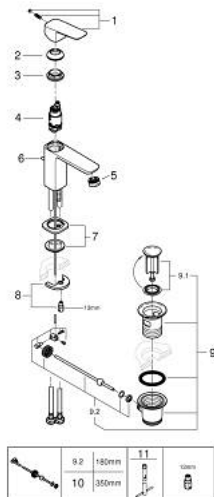

10 169 400 00 **GROHE CUBE0 SINGLE-LEVER BASIN MIXER 1/2"**
S-SIZE

PRODUCT DESCRIPTION

- Colour: chrome
- single hole installation
- metal lever
- GROHE SilkMove 28 mm ceramic cartridge
- adjustable flow rate limiter
- with temperature limiter
- GROHE EcoJoy - less water, perfect flow
- maximum flow rate (at 3 bar): 5 l/min
- GROHE FastFixation installation system
- pop-up waste set 1 1/4"
- flexible connection hoses

10 169 400 00 **GROHE CUBEO SINGLE-LEVER BASIN MIXER 1/2"**
S-SIZE

SPARE PARTS

- 1: Cubeo Lever (Spare part-nr. 1060130000)
 - 2: Cap (Spare part-nr. 46581000)
 - 3: Fitting ring (Spare part-nr. 07419000)
 - 4: Cartridge (Spare part-nr. 46580000)
 - 5: Mousseur (Spare part-nr. 48159000)
 - 6: Lift rod (Spare part-nr. 65936PD0)
 - 7: Cubeo Rosette (Spare part-nr. 1060150000)
 - 8: Shank mounting kit (Spare part-nr. 46249000)
 - 9: Waste set 1 1/4" (Spare part-nr. 28910000)
 - 9.1: Plug (Spare part-nr. 07182000)
 - 9.2: Eccentric rod (Spare part-nr. 07052000)
 - 10: Eccentric rod (Spare part-nr. 07341000)*
 - 11: Mounting wrench (Spare part-nr. 19017000)*
- * Optional accessories