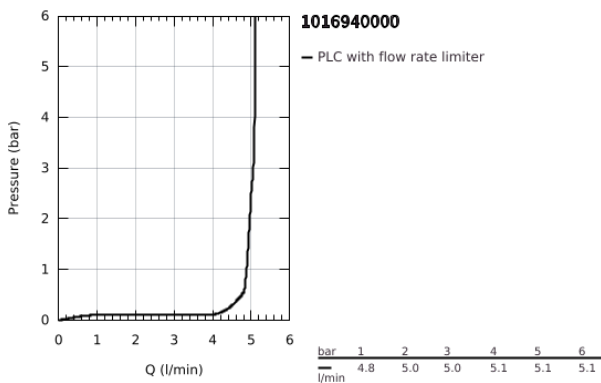

10 169 400 00 **GROHE CUBE0 SINGLE-LEVER BASIN MIXER 1/2"**
S-SIZE

PRODUCT DESCRIPTION

- Colour: chrome
- single hole installation
- metal lever
- GROHE SilkMove 28 mm ceramic cartridge
- adjustable flow rate limiter
- with temperature limiter
- GROHE EcoJoy - less water, perfect flow
- maximum flow rate (at 3 bar): 5 l/min
- GROHE FastFixation installation system
- pop-up waste set 1 1/4"
- flexible connection hoses

10 169 400 00 **GROHE CUBEO SINGLE-LEVER BASIN MIXER 1/2"**
S-SIZE

SPARE PARTS

- 1: Cubeo Lever (Spare part-nr. 1060130000)
 - 2: Cap (Spare part-nr. 46581000)
 - 3: Fitting ring (Spare part-nr. 07419000)
 - 4: Cartridge (Spare part-nr. 46580000)
 - 5: Mousseur (Spare part-nr. 48159000)
 - 6: Lift rod (Spare part-nr. 65936PD0)
 - 7: Cubeo Rosette (Spare part-nr. 1060150000)
 - 8: Shank mounting kit (Spare part-nr. 46249000)
 - 9: Waste set 1 1/4" (Spare part-nr. 28910000)
 - 9.1: Plug (Spare part-nr. 07182000)
 - 9.2: Eccentric rod (Spare part-nr. 07052000)
 - 10: Eccentric rod (Spare part-nr. 07341000)*
 - 11: Mounting wrench (Spare part-nr. 19017000)*
- * Optional accessories