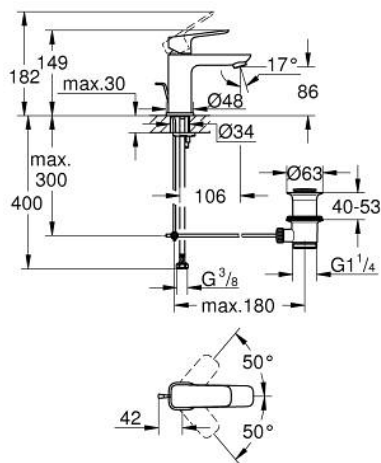

10 169 400 00 **GROHE CUBE0 SINGLE-LEVER BASIN MIXER 1/2"**
S-SIZE

PRODUCT DESCRIPTION

- Colour: chrome
- single hole installation
- metal lever
- GROHE SilkMove 28 mm ceramic cartridge
- adjustable flow rate limiter
- with temperature limiter
- GROHE EcoJoy - less water, perfect flow
- maximum flow rate (at 3 bar): 5 l/min
- GROHE FastFixation installation system
- pop-up waste set 1 1/4"
- flexible connection hoses

10 169 400 00 **GROHE CUBEO SINGLE-LEVER BASIN MIXER 1/2"**
S-SIZE

SPARE PARTS

- 1: Cubeo Lever (Spare part-nr. 1060130000)
 - 2: Cap (Spare part-nr. 46581000)
 - 3: Fitting ring (Spare part-nr. 07419000)
 - 4: Cartridge (Spare part-nr. 46580000)
 - 5: Mousseur (Spare part-nr. 48159000)
 - 6: Lift rod (Spare part-nr. 65936PD0)
 - 7: Cubeo Rosette (Spare part-nr. 1060150000)
 - 8: Shank mounting kit (Spare part-nr. 46249000)
 - 9: Waste set 1 1/4" (Spare part-nr. 28910000)
 - 9.1: Plug (Spare part-nr. 07182000)
 - 9.2: Eccentric rod (Spare part-nr. 07052000)
 - 10: Eccentric rod (Spare part-nr. 07341000)*
 - 11: Mounting wrench (Spare part-nr. 19017000)*
- * Optional accessories