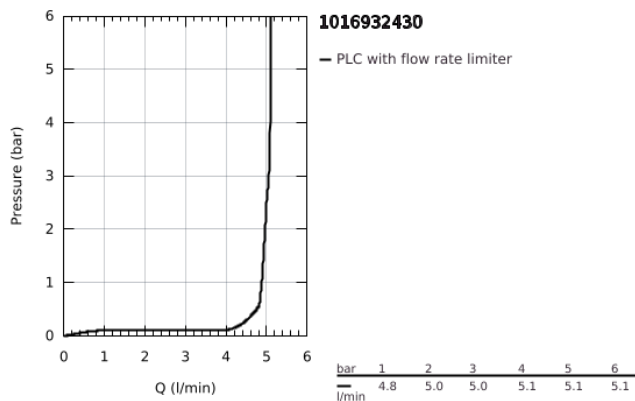

10 169 324 30 GROHE CUBE0 SINGLE-LEVER BASIN MIXER XS-SIZE

PRODUCT DESCRIPTION

- Colour: matte black
- single hole installation
- metal lever
- GROHE SilkMove 28 mm ceramic cartridge
- GROHE EcoJoy - less water, perfect flow
- maximum flow rate (at 3 bar): 5 l/min
- GROHE FastFixation installation system
- smooth body
- noise classification 1 in accordance with DIN4109

10 169 324 30 GROHE CUBEO SINGLE-LEVER BASIN MIXER XS-SIZE

SPARE PARTS

- 1: Cubeo Lever (Spare part-nr. 1060132430)
 - 2: Cap (Spare part-nr. 465812430)
 - 3: Fitting ring (Spare part-nr. 07419000)
 - 4: Cartridge (Spare part-nr. 46580000)
 - 5: flow control (Spare part-nr. 482802430)
 - 6: Cubeo Rosette (Spare part-nr. 1060152430)
 - 7: Shank mounting kit (Spare part-nr. 46249000)
 - 8: Waste set with push-open plug (Spare part-nr. 658072430)*
 - 9: Mounting wrench (Spare part-nr. 19017000)*
- * Optional accessories