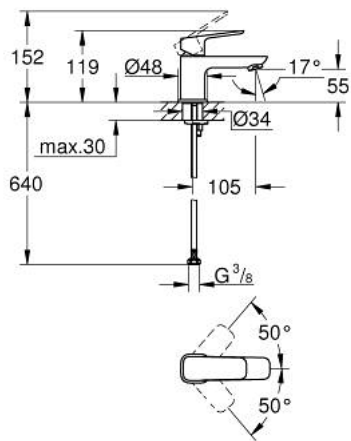

10 169 324 30 GROHE CUBE0 SINGLE-LEVER BASIN MIXER XS-SIZE

PRODUCT DESCRIPTION

- Colour: matte black
- single hole installation
- metal lever
- GROHE SilkMove 28 mm ceramic cartridge
- GROHE EcoJoy - less water, perfect flow
- maximum flow rate (at 3 bar): 5 l/min
- GROHE FastFixation installation system
- smooth body
- noise classification 1 in accordance with DIN4109

10 169 324 30 GROHE CUBEO SINGLE-LEVER BASIN MIXER XS-SIZE

SPARE PARTS

- 1: Cubeo Lever (Spare part-nr. 1060132430)
 - 2: Cap (Spare part-nr. 465812430)
 - 3: Fitting ring (Spare part-nr. 07419000)
 - 4: Cartridge (Spare part-nr. 46580000)
 - 5: flow control (Spare part-nr. 482802430)
 - 6: Cubeo Rosette (Spare part-nr. 1060152430)
 - 7: Shank mounting kit (Spare part-nr. 46249000)
 - 8: Waste set with push-open plug (Spare part-nr. 658072430)*
 - 9: Mounting wrench (Spare part-nr. 19017000)*
- * Optional accessories