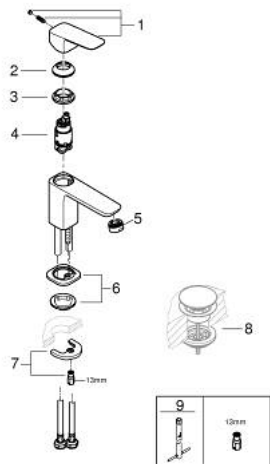

10 169 324 30 GROHE CUBE0 SINGLE-LEVER BASIN MIXER XS-SIZE

PRODUCT DESCRIPTION

- Colour: matte black
- single hole installation
- metal lever
- GROHE SilkMove 28 mm ceramic cartridge
- GROHE EcoJoy - less water, perfect flow
- maximum flow rate (at 3 bar): 5 l/min
- GROHE FastFixation installation system
- smooth body
- noise classification 1 in accordance with DIN4109

10 169 324 30 GROHE CUBEO SINGLE-LEVER BASIN MIXER XS-SIZE

SPARE PARTS

- 1: Cubeo Lever (Spare part-nr. 1060132430)
 - 2: Cap (Spare part-nr. 465812430)
 - 3: Fitting ring (Spare part-nr. 07419000)
 - 4: Cartridge (Spare part-nr. 46580000)
 - 5: flow control (Spare part-nr. 482802430)
 - 6: Cubeo Rosette (Spare part-nr. 1060152430)
 - 7: Shank mounting kit (Spare part-nr. 46249000)
 - 8: Waste set with push-open plug (Spare part-nr. 658072430)*
 - 9: Mounting wrench (Spare part-nr. 19017000)*
- * Optional accessories