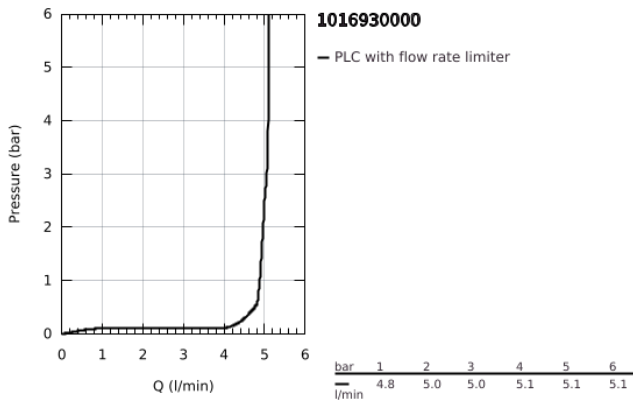

10 169 300 00 **GROHE CUBE0 SINGLE-LEVER BASIN MIXER XS-SIZE**

PRODUCT DESCRIPTION

- Colour: chrome
- single hole installation
- metal lever
- GROHE SilkMove 28 mm ceramic cartridge
- GROHE LongLife finish
- GROHE EcoJoy - less water, perfect flow
- maximum flow rate (at 3 bar): 5 l/min
- GROHE FastFixation installation system
- smooth body
- noise classification 1 in accordance with DIN4109

10 169 300 00 **GROHE CUBEO SINGLE-LEVER BASIN MIXER**
XS-SIZE

SPARE PARTS

- 1: Cubeo Lever (Spare part-nr. 1060130000)
 - 2: Cap (Spare part-nr. 46581000)
 - 3: Fitting ring (Spare part-nr. 07419000)
 - 4: Cartridge (Spare part-nr. 46580000)
 - 5: Mousseur (Spare part-nr. 48280000)
 - 6: Cubeo Rosette (Spare part-nr. 1060150000)
 - 7: Shank mounting kit (Spare part-nr. 46249000)
 - 8: Waste set with push-open plug (Spare part-nr. 65807000)*
 - 9: Mounting wrench (Spare part-nr. 19017000)*
- * Optional accessories