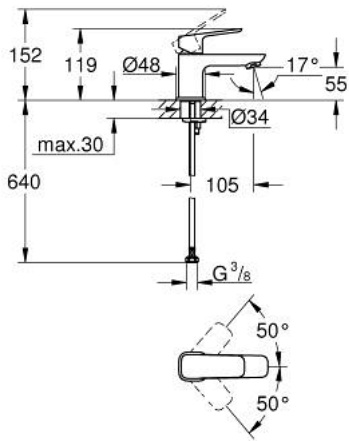

10 169 300 00 **GROHE CUBE0 SINGLE-LEVER BASIN MIXER XS-SIZE**

PRODUCT DESCRIPTION

- Colour: chrome
- single hole installation
- metal lever
- GROHE SilkMove 28 mm ceramic cartridge
- GROHE LongLife finish
- GROHE EcoJoy - less water, perfect flow
- maximum flow rate (at 3 bar): 5 l/min
- GROHE FastFixation installation system
- smooth body
- noise classification 1 in accordance with DIN4109

10 169 300 00 **GROHE CUBEO SINGLE-LEVER BASIN MIXER**
XS-SIZE

SPARE PARTS

- 1: Cubeo Lever (Spare part-nr. 1060130000)
 - 2: Cap (Spare part-nr. 46581000)
 - 3: Fitting ring (Spare part-nr. 07419000)
 - 4: Cartridge (Spare part-nr. 46580000)
 - 5: Mousseur (Spare part-nr. 48280000)
 - 6: Cubeo Rosette (Spare part-nr. 1060150000)
 - 7: Shank mounting kit (Spare part-nr. 46249000)
 - 8: Waste set with push-open plug (Spare part-nr. 65807000)*
 - 9: Mounting wrench (Spare part-nr. 19017000)*
- * Optional accessories