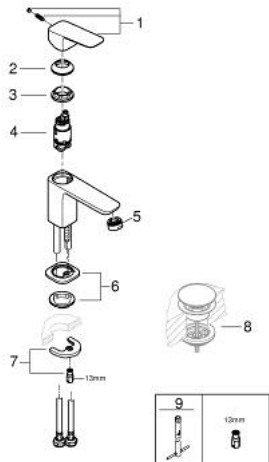

10 169 300 00 **GROHE CUBE0 SINGLE-LEVER BASIN MIXER XS-SIZE**

PRODUCT DESCRIPTION

- Colour: chrome
- single hole installation
- metal lever
- GROHE SilkMove 28 mm ceramic cartridge
- GROHE LongLife finish
- GROHE EcoJoy - less water, perfect flow
- maximum flow rate (at 3 bar): 5 l/min
- GROHE FastFixation installation system
- smooth body
- noise classification 1 in accordance with DIN4109

10 169 300 00 **GROHE CUBEO SINGLE-LEVER BASIN MIXER**
XS-SIZE

SPARE PARTS

- 1: Cubeo Lever (Spare part-nr. 1060130000)
 - 2: Cap (Spare part-nr. 46581000)
 - 3: Fitting ring (Spare part-nr. 07419000)
 - 4: Cartridge (Spare part-nr. 46580000)
 - 5: Mousseur (Spare part-nr. 48280000)
 - 6: Cubeo Rosette (Spare part-nr. 1060150000)
 - 7: Shank mounting kit (Spare part-nr. 46249000)
 - 8: Waste set with push-open plug (Spare part-nr. 65807000)*
 - 9: Mounting wrench (Spare part-nr. 19017000)*
- * Optional accessories