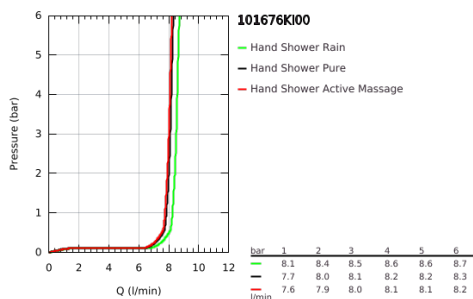

10 167 6KI 00 RAINSHOWER AQUA HAND SHOWER 3 SPRAYS

PRODUCT DESCRIPTION

- Colour: black/chrome
- black acrylic spray plate
- spray patterns: GROHE Rain, Rain+ and ActiveMassage
- GROHE SmartTip showering spray selection via push of a ring
- GROHE EcoJoy - less water, perfect flow
- maximum flow rate (at 3 bar): 8.5 l/min
- GROHE DreamSpray - perfect spray pattern
- GROHE LongLife finish
- GROHE SpeedClean - effortless limescale removal
- Inner WaterGuide - inner insulation for surface protection
- universal mounting system, fitting all standard shower hoses
- suitable for instantaneous heater
- minimum pressure 1.0 bar