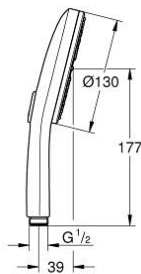

10 167 6KI 00 RAINSHOWER AQUA HAND SHOWER 3 SPRAYS

PRODUCT DESCRIPTION

- Colour: black/chrome
- black acrylic spray plate
- spray patterns: GROHE Rain, Rain+ and ActiveMassage
- GROHE SmartTip showering spray selection via push of a ring
- GROHE EcoJoy - less water, perfect flow
- maximum flow rate (at 3 bar): 8.5 l/min
- GROHE DreamSpray - perfect spray pattern
- GROHE LongLife finish
- GROHE SpeedClean - effortless limescale removal
- Inner WaterGuide - inner insulation for surface protection
- universal mounting system, fitting all standard shower hoses
- suitable for instantaneous heater
- minimum pressure 1.0 bar

10 167 6KI 00 **RAINSHOWER AQUA HAND SHOWER 3 SPRAYS**

SPARE PARTS

1: Dirt strainer (Spare part-nr. 0700200M)