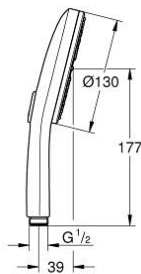

## 10 167 6GN 00 RAINSHOWER AQUA HAND SHOWER 3 SPRAYS

### PRODUCT DESCRIPTION

- Colour: brushed cool sunrise
- black acrylic spray plate
- spray patterns: GROHE Rain, Rain+ and ActiveMassage
- GROHE SmartTip showering spray selection via push of a ring
- GROHE EcoJoy - less water, perfect flow
- maximum flow rate (at 3 bar): 8.5 l/min
- GROHE DreamSpray - perfect spray pattern
- GROHE LongLife finish
- GROHE SpeedClean - effortless limescale removal
- Inner WaterGuide - inner insulation for surface protection
- universal mounting system, fitting all standard shower hoses
- suitable for instantaneous heater
- minimum pressure 1.0 bar

10 167 6GN 00 **RAINSHOWER AQUA HAND SHOWER 3 SPRAYS**

**SPARE PARTS**

1: Dirt strainer (Spare part-nr. 0700200M)