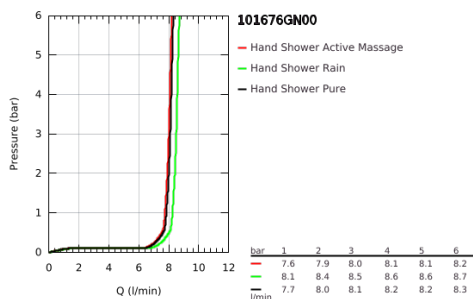

## 10 167 6GN 00 RAINSHOWER AQUA HAND SHOWER 3 SPRAYS

### PRODUCT DESCRIPTION

- Colour: brushed cool sunrise
- black acrylic spray plate
- spray patterns: GROHE Rain, Rain+ and ActiveMassage
- GROHE SmartTip showering spray selection via push of a ring
- GROHE EcoJoy - less water, perfect flow
- maximum flow rate (at 3 bar): 8.5 l/min
- GROHE DreamSpray - perfect spray pattern
- GROHE LongLife finish
- GROHE SpeedClean - effortless limescale removal
- Inner WaterGuide - inner insulation for surface protection
- universal mounting system, fitting all standard shower hoses
- suitable for instantaneous heater
- minimum pressure 1.0 bar