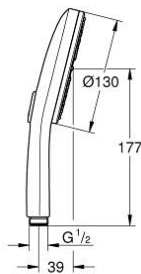

10 167 6GL 00 RAINSHOWER AQUA HAND SHOWER 3 SPRAYS

PRODUCT DESCRIPTION

- Colour: cool sunrise
- black acrylic spray plate
- spray patterns: GROHE Rain, Rain+ and ActiveMassage
- GROHE SmartTip showering spray selection via push of a ring
- GROHE EcoJoy - less water, perfect flow
- maximum flow rate (at 3 bar): 8.5 l/min
- GROHE DreamSpray - perfect spray pattern
- GROHE LongLife finish
- GROHE SpeedClean - effortless limescale removal
- Inner WaterGuide - inner insulation for surface protection
- universal mounting system, fitting all standard shower hoses
- suitable for instantaneous heater
- minimum pressure 1.0 bar

10 167 6GL 00 **RAINSHOWER AQUA HAND SHOWER 3 SPRAYS**

SPARE PARTS

1: Dirt strainer (Spare part-nr. 0700200M)