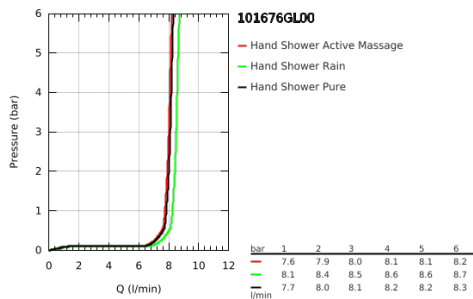

10 167 6GL 00 RAINSHOWER AQUA HAND SHOWER 3 SPRAYS

PRODUCT DESCRIPTION

- Colour: cool sunrise
- black acrylic spray plate
- spray patterns: GROHE Rain, Rain+ and ActiveMassage
- GROHE SmartTip showering spray selection via push of a ring
- GROHE EcoJoy - less water, perfect flow
- maximum flow rate (at 3 bar): 8.5 l/min
- GROHE DreamSpray - perfect spray pattern
- GROHE LongLife finish
- GROHE SpeedClean - effortless limescale removal
- Inner WaterGuide - inner insulation for surface protection
- universal mounting system, fitting all standard shower hoses
- suitable for instantaneous heater
- minimum pressure 1.0 bar

10 167 6GL 00 **RAINSHOWER AQUA HAND SHOWER 3 SPRAYS**

SPARE PARTS

1: Dirt strainer (Spare part-nr. 0700200M)