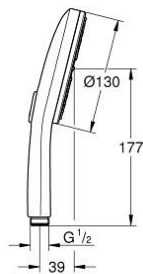

10 167 6DL 00 RAINSHOWER AQUA HAND SHOWER 3 SPRAYS

PRODUCT DESCRIPTION

- Colour: brushed warm sunset
- black acrylic spray plate
- spray patterns: GROHE Rain, Rain+ and ActiveMassage
- GROHE SmartTip showering spray selection via push of a ring
- GROHE EcoJoy - less water, perfect flow
- maximum flow rate (at 3 bar): 8.5 l/min
- GROHE DreamSpray - perfect spray pattern
- GROHE LongLife finish
- GROHE SpeedClean - effortless limescale removal
- Inner WaterGuide - inner insulation for surface protection
- universal mounting system, fitting all standard shower hoses
- suitable for instantaneous heater
- minimum pressure 1.0 bar

10 167 6DL 00 **RAINSHOWER AQUA HAND SHOWER 3 SPRAYS**

SPARE PARTS

1: Dirt strainer (Spare part-nr. 0700200M)