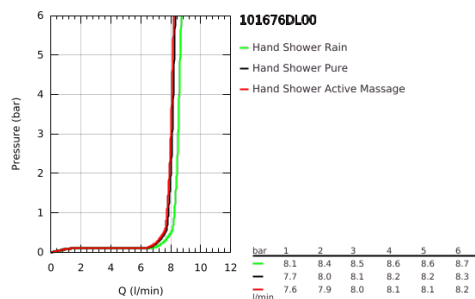

10 167 6DL 00 RAINSHOWER AQUA HAND SHOWER 3 SPRAYS

PRODUCT DESCRIPTION

- Colour: brushed warm sunset
- black acrylic spray plate
- spray patterns: GROHE Rain, Rain+ and ActiveMassage
- GROHE SmartTip showering spray selection via push of a ring
- GROHE EcoJoy - less water, perfect flow
- maximum flow rate (at 3 bar): 8.5 l/min
- GROHE DreamSpray - perfect spray pattern
- GROHE LongLife finish
- GROHE SpeedClean - effortless limescale removal
- Inner WaterGuide - inner insulation for surface protection
- universal mounting system, fitting all standard shower hoses
- suitable for instantaneous heater
- minimum pressure 1.0 bar

10 167 6DL 00 **RAINSHOWER AQUA HAND SHOWER 3 SPRAYS**

SPARE PARTS

1: Dirt strainer (Spare part-nr. 0700200M)