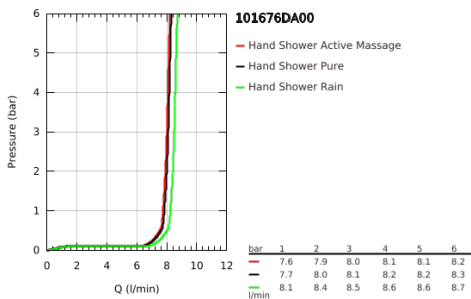

10 167 6DA 00 **RAINSHOWER AQUA HAND SHOWER 3 SPRAYS**

PRODUCT DESCRIPTION

- Colour: warm sunset
- black acrylic spray plate
- spray patterns: GROHE Rain, Rain+ and ActiveMassage
- GROHE SmartTip showering spray selection via push of a ring
- GROHE EcoJoy - less water, perfect flow
- maximum flow rate (at 3 bar): 8.5 l/min
- GROHE DreamSpray - perfect spray pattern
- GROHE LongLife finish
- GROHE SpeedClean - effortless limescale removal
- Inner WaterGuide - inner insulation for surface protection
- universal mounting system, fitting all standard shower hoses
- suitable for instantaneous heater
- minimum pressure 1.0 bar

10 167 6DA 00 **RAINSHOWER AQUA HAND SHOWER 3 SPRAYS**

SPARE PARTS

1: Dirt strainer (Spare part-nr. 0700200M)