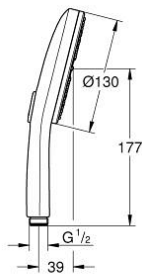

10 167 6DA 00 **RAINSHOWER AQUA HAND SHOWER 3 SPRAYS**

PRODUCT DESCRIPTION

- Colour: warm sunset
- black acrylic spray plate
- spray patterns: GROHE Rain, Rain+ and ActiveMassage
- GROHE SmartTip showering spray selection via push of a ring
- GROHE EcoJoy - less water, perfect flow
- maximum flow rate (at 3 bar): 8.5 l/min
- GROHE DreamSpray - perfect spray pattern
- GROHE LongLife finish
- GROHE SpeedClean - effortless limescale removal
- Inner WaterGuide - inner insulation for surface protection
- universal mounting system, fitting all standard shower hoses
- suitable for instantaneous heater
- minimum pressure 1.0 bar

10 167 6DA 00 **RAINSHOWER AQUA HAND SHOWER 3 SPRAYS**

SPARE PARTS

1: Dirt strainer (Spare part-nr. 0700200M)