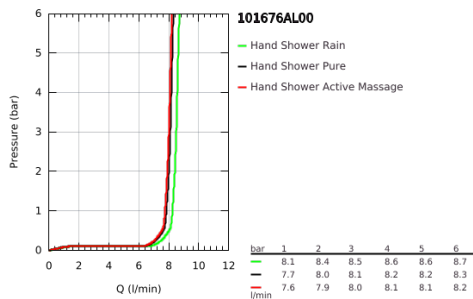

10 167 6AL 00 RAINSHOWER AQUA HAND SHOWER 3 SPRAYS

PRODUCT DESCRIPTION

- Colour: brushed hard graphite
- black acrylic spray plate
- spray patterns: GROHE Rain, Rain+ and ActiveMassage
- GROHE SmartTip showering spray selection via push of a ring
- GROHE EcoJoy - less water, perfect flow
- maximum flow rate (at 3 bar): 8.5 l/min
- GROHE DreamSpray - perfect spray pattern
- GROHE LongLife finish
- GROHE SpeedClean - effortless limescale removal
- Inner WaterGuide - inner insulation for surface protection
- universal mounting system, fitting all standard shower hoses
- suitable for instantaneous heater
- minimum pressure 1.0 bar

10 167 6AL 00 **RAINSHOWER AQUA HAND SHOWER 3 SPRAYS**

SPARE PARTS

1: Dirt strainer (Spare part-nr. 0700200M)