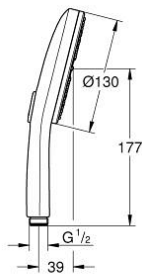

10 167 6AL 00 RAINSHOWER AQUA HAND SHOWER 3 SPRAYS

PRODUCT DESCRIPTION

- Colour: brushed hard graphite
- black acrylic spray plate
- spray patterns: GROHE Rain, Rain+ and ActiveMassage
- GROHE SmartTip showering spray selection via push of a ring
- GROHE EcoJoy - less water, perfect flow
- maximum flow rate (at 3 bar): 8.5 l/min
- GROHE DreamSpray - perfect spray pattern
- GROHE LongLife finish
- GROHE SpeedClean - effortless limescale removal
- Inner WaterGuide - inner insulation for surface protection
- universal mounting system, fitting all standard shower hoses
- suitable for instantaneous heater
- minimum pressure 1.0 bar

10 167 6AL 00 **RAINSHOWER AQUA HAND SHOWER 3 SPRAYS**

SPARE PARTS

1: Dirt strainer (Spare part-nr. 0700200M)