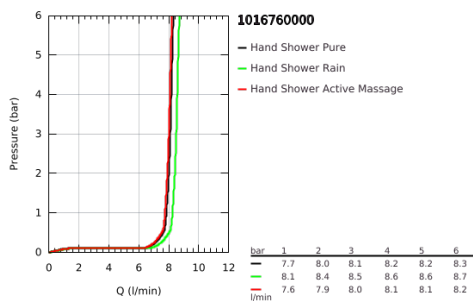

### PRODUCT DESCRIPTION

- Colour: chrome
- white acrylic spray plate
- spray patterns: GROHE Rain, Rain+ and ActiveMassage
- GROHE SmartTip showering spray selection via push of a ring
- GROHE EcoJoy - less water, perfect flow
- maximum flow rate (at 3 bar): 8.5 l/min
- GROHE DreamSpray - perfect spray pattern
- GROHE LongLife finish
- GROHE SpeedClean - effortless limescale removal
- Inner WaterGuide - inner insulation for surface protection
- universal mounting system, fitting all standard shower hoses
- suitable for instantaneous heater
- minimum pressure 1.0 bar