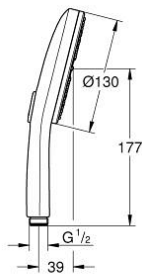

### PRODUCT DESCRIPTION

- Colour: chrome
- white acrylic spray plate
- spray patterns: GROHE Rain, Rain+ and ActiveMassage
- GROHE SmartTip showering spray selection via push of a ring
- GROHE EcoJoy - less water, perfect flow
- maximum flow rate (at 3 bar): 8.5 l/min
- GROHE DreamSpray - perfect spray pattern
- GROHE LongLife finish
- GROHE SpeedClean - effortless limescale removal
- Inner WaterGuide - inner insulation for surface protection
- universal mounting system, fitting all standard shower hoses
- suitable for instantaneous heater
- minimum pressure 1.0 bar

10 167 600 00 **RAINSHOWER AQUA HAND SHOWER 3 SPRAYS**

**SPARE PARTS**

1: Dirt strainer (Spare part-nr. 0700200M)