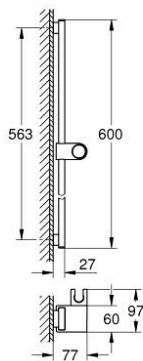

10 167 3KF 00 RAINSHOWER AQUA SHOWER RAIL, 600 MM

PRODUCT DESCRIPTION

- Colour: phantom black
- metal wall brackets
- height adjustable glide element and swivel holder

10 167 3KF 00 **RAINSHOWER AQUA SHOWER RAIL, 600 MM**

SPARE PARTS

- 1: shower rail holder (Spare part-nr. 108396KF00)
- 2: holder for sliding rail (Spare part-nr. 108397KF00)