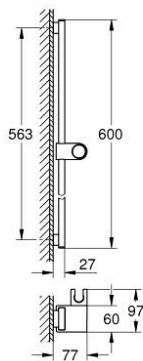

10 167 3GN 00 RAINSHOWER AQUA SHOWER RAIL, 600 MM

PRODUCT DESCRIPTION

- Colour: brushed cool sunrise
- metal wall brackets
- height adjustable glide element and swivel holder
- GROHE LongLife finish

10 167 3GN 00 RAINSHOWER AQUA SHOWER RAIL, 600 MM

SPARE PARTS

1: shower rail holder (Spare part-nr. 108396GN00)

2: holder for sliding rail (Spare part-nr. 108397GN00)