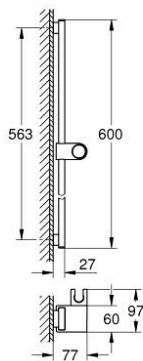

10 167 3GL 00 **RAINSHOWER AQUA SHOWER RAIL, 600 MM**

**PRODUCT DESCRIPTION**

- Colour: cool sunrise
- metal wall brackets
- height adjustable glide element and swivel holder
- GROHE LongLife finish

10 167 3GL 00 **RAINSHOWER AQUA SHOWER RAIL, 600 MM**

**SPARE PARTS**

1: shower rail holder (Spare part-nr. 108396GL00)

2: holder for sliding rail (Spare part-nr. 108397GL00)