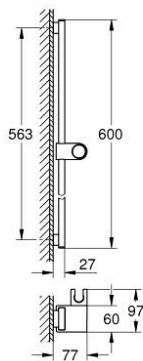

## 10 167 3DL 00 RAINSHOWER AQUA SHOWER RAIL, 600 MM

### PRODUCT DESCRIPTION

- Colour: brushed warm sunset
- metal wall brackets
- height adjustable glide element and swivel holder
- GROHE LongLife finish

10 167 3DL 00 **RAINSHOWER AQUA SHOWER RAIL, 600 MM**

**SPARE PARTS**

1: shower rail holder (Spare part-nr. 108396DL00)

2: holder for sliding rail (Spare part-nr. 108397DL00)