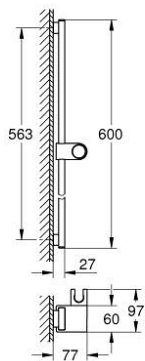

10 167 3DC 00 **RAINSHOWER AQUA SHOWER RAIL, 600 MM**

**PRODUCT DESCRIPTION**

- Colour: supersteel
- metal wall brackets
- height adjustable glide element and swivel holder
- GROHE LongLife finish

10 167 3DC 00 **RAINSHOWER AQUA SHOWER RAIL, 600 MM**

**SPARE PARTS**

1: shower rail holder (Spare part-nr. 108396DC00)

2: holder for sliding rail (Spare part-nr. 108397DC00)