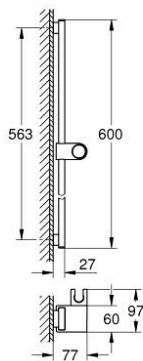

10 167 3DA 00 **RAINSHOWER AQUA SHOWER RAIL, 600 MM**

**PRODUCT DESCRIPTION**

- Colour: warm sunset
- metal wall brackets
- height adjustable glide element and swivel holder
- GROHE LongLife finish

10 167 3DA 00 **RAINSHOWER AQUA SHOWER RAIL, 600 MM**

**SPARE PARTS**

1: shower rail holder (Spare part-nr. 108396DA00)

2: holder for sliding rail (Spare part-nr. 108397DA00)