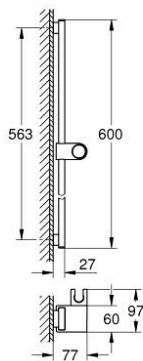

10 167 3AL 00 RAINSHOWER AQUA SHOWER RAIL, 600 MM

PRODUCT DESCRIPTION

- Colour: brushed hard graphite
- metal wall brackets
- height adjustable glide element and swivel holder
- GROHE LongLife finish

10 167 3AL 00 **RAINSHOWER AQUA SHOWER RAIL, 600 MM**

SPARE PARTS

- 1: shower rail holder (Spare part-nr. 108396AL00)
- 2: holder for sliding rail (Spare part-nr. 108397AL00)