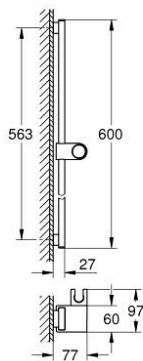

10 167 300 00 **RAINSHOWER AQUA SHOWER RAIL, 600 MM**

PRODUCT DESCRIPTION

- Colour: chrome
- metal wall brackets
- height adjustable glide element and swivel holder
- GROHE LongLife finish

10 167 300 00 **RAINSHOWER AQUA SHOWER RAIL, 600 MM**

SPARE PARTS

1: shower rail holder (Spare part-nr. 1083960000)

2: holder for sliding rail (Spare part-nr. 1083970000)