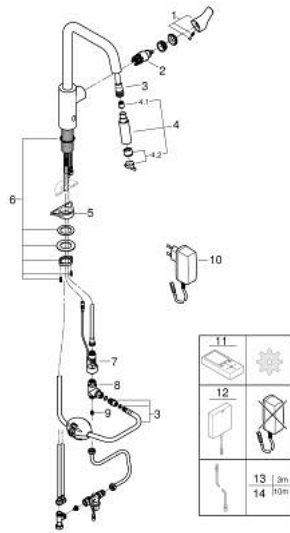

Pure Freude
an Wasser

10 123 524 3D **EUROSMART SINGLE-LEVER SINK MIXER 1/2"**

PRODUCT DESCRIPTION (2/2)

- minimum pressure 1.0 bar
- CE approved
- professional edition

10 123 524 3D EUROSMART SINGLE-LEVER SINK MIXER 1/2"

SPARE PARTS

- 1: Lever (Spare part-nr. 485312430)
- 2: cartridge (Spare part-nr. 1045609990)
- 3: Hose for sink mixer with pull-out dual spray or mousseur (Spare part-nr. 48293000)
- 4: Pull-Out spray (Spare part-nr. 484162430)
- 4.1: Non-return valve (Spare part-nr. 08565000)
- 4.2: Flow straightener (Spare part-nr. 48347000)
- 5: Support plate (Spare part-nr. 05334000)
- 6: Shank fastening assembly (Spare part-nr. 48384000)
- 7: flow sensor (Spare part-nr. 1045639990)
- 8: connection tube (Spare part-nr. 1045659990)
- 9: Non-return valve (Spare part-nr. 64689000)
- 10: Mains adaptor (Spare part-nr. 42388000)