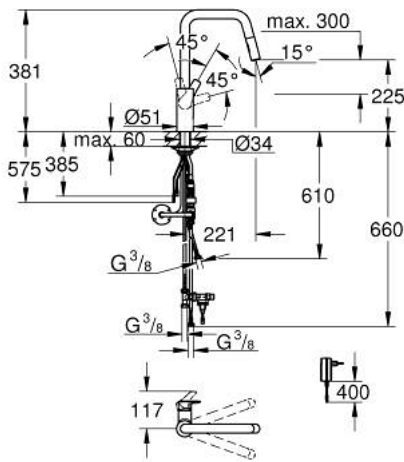

10 123 500 0D EUROSMART SINGLE-LEVER SINK MIXER 1/2"

PRODUCT DESCRIPTION (1/2)

- Colour: chrome
- high spout
- single hole installation
- 2-in-1 hybrid with touchless (cold water) or manual operation
- manual lever operation having priority
- GROHE SilkMove 28 mm ceramic cartridge
- flow straightener
- with integrated temperature limiter
- infra-red electronic
- with infrared sensor for bi-directional communication for monitoring, configuration and service purpose
- 6V lithium battery, type CR-P2
- battery lifetime: approx. 7 years (150 actuations a day)
- non-return valve
- dirt strainers
- multistage battery status display
- additional functions and precise settings by remote control 36 407
- GROHE LongLife finish
- Pull-Out spout for greater flexibility
- Dual Spray - switch between laminar spray and SpeedClean shower jet using diverter
- automatic return to laminar spray
- adjustable flow rate limiter
- swivel tubular spout, swivel area 150°
- Protected Water Ways no contact of water with lead or nickel inside the tap
- flexible connection hoses
- metal fixation set
- protected against backflow

Pure Freude
an Wasser

10 123 500 0D **EUROSMART SINGLE-LEVER SINK MIXER 1/2"**

PRODUCT DESCRIPTION (2/2)

- maximum flow rate (at 3 bar): 5 l/min
- minimum pressure 1.0 bar
- CE approved
- professional edition