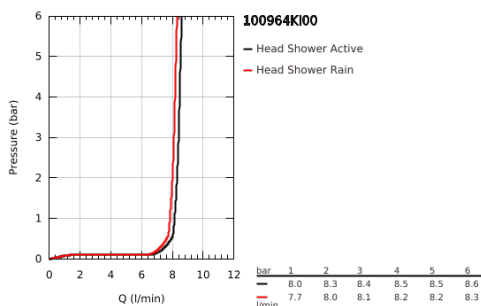

### PRODUCT DESCRIPTION (1/2)

- Colour: black/chrome
- consisting of:
  - horizontal 435 mm shower arm
  - exposed SmartControl thermostat with metal housing
  - allows change between:
    - head shower Rainshower Aqua Duo round, 360 mm, black acrylic spray plate
    - swing angle 0° - 30°
    - spray patterns: GROHE PureRain, ActiveRain
  - hand shower Rainshower Aqua 130 (101 676), black acrylic spray plate
  - spray patterns: GROHE Rain, Rain+ and ActiveMassage
  - adjustable in height with gliding element
  - initial Rainshower Aqua Pure unit (101 672 9990) enclosed
  - shower hose 1750 mm
  - GROHE Rainshower Aqua Pure removes chlorine and odor (hand shower)
  - GROHE SmartTip showering spray selection via push of a ring
  - GROHE EcoJoy - less water, perfect flow
  - maximum flow rate (at 3 bar): 8.7 l/min
  - GROHE SmartControl with recessed metal buttons, push for ON-OFF, turn for volume adjustment from minimum to full flow
  - GROHE ProGrip Metal with knurl structure
  - GROHE TurboStat - compact cartridge with wax thermoelement
  - GROHE SafeStop - safety button at 38°C
  - GROHE SafeStop Plus - optional temperature limiter at 43°C included
  - integrated GROHE EasyReach shower tray (black glass)
  - GROHE DreamSpray - perfect spray pattern
  - GROHE LongLife finish
  - GROHE SpeedClean - effortless limescale removal
  - Inner WaterGuide - inner insulation for surface protection
  - TwistStop - to prevent hose from twisting
  - GROHE CoolTouch prevents scalding on hot surfaces
  - suitable for instantaneous heaters from 18 kW/h
  - minimum flow rate 5 l/min.