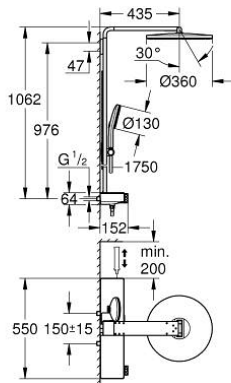

## 10 096 4KI 00 RAINSHOWER AQUA PURE SHOWER SYSTEM WITH SAFETY MIXER FOR WALL MOUNTING

### PRODUCT DESCRIPTION (1/2)

- Colour: black/chrome
- consisting of:
  - horizontal 435 mm shower arm
  - exposed SmartControl thermostat with metal housing
  - allows change between:
    - head shower Rainshower Aqua Duo round, 360 mm, black acrylic spray plate
    - swing angle 0° - 30°
    - spray patterns: GROHE PureRain, ActiveRain
  - hand shower Rainshower Aqua 130 (101 676), black acrylic spray plate
  - spray patterns: GROHE Rain, Rain+ and ActiveMassage
  - adjustable in height with gliding element
  - initial Rainshower Aqua Pure unit (101 672 9990) enclosed
  - shower hose 1750 mm
  - GROHE Rainshower Aqua Pure removes chlorine and odor (hand shower)
  - GROHE SmartTip showering spray selection via push of a ring
  - GROHE EcoJoy - less water, perfect flow
  - maximum flow rate (at 3 bar): 8.7 l/min
  - GROHE SmartControl with recessed metal buttons, push for ON-OFF, turn for volume adjustment from minimum to full flow
  - GROHE ProGrip Metal with knurl structure
  - GROHE TurboStat - compact cartridge with wax thermoelement
  - GROHE SafeStop - safety button at 38°C
  - GROHE SafeStop Plus - optional temperature limiter at 43°C included
  - integrated GROHE EasyReach shower tray (black glass)
  - GROHE DreamSpray - perfect spray pattern
  - GROHE LongLife finish
  - GROHE SpeedClean - effortless limescale removal
  - Inner WaterGuide - inner insulation for surface protection
  - TwistStop - to prevent hose from twisting
  - GROHE CoolTouch prevents scalding on hot surfaces
  - suitable for instantaneous heaters from 18 kW/h
  - minimum flow rate 5 l/min.