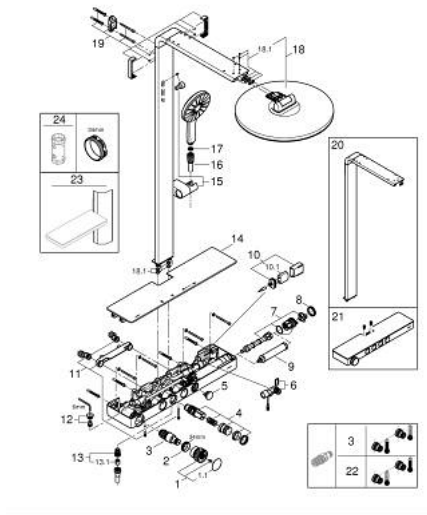

10 096 4KI 00 RAINSHOWER AQUA PURE SHOWER SYSTEM WITH SAFETY MIXER FOR WALL MOUNTING

SPARE PARTS

1. 1: temperature control handle (Spare part-nr. 108445KF00)
   - 1.1: cap (Spare part-nr. 108446KF00)
   - 2: Fitting ring (Spare part-nr. 47743000)
   - 3: Thermostatic compact cartridge 1/2" (Spare part-nr. 47439000)
   - 4: Pushbutton incl. cartridge (Spare part-nr. 108447KF00)
   - 5: pushbutton filter (Spare part-nr. 108448KF00)
   - 6: flow sensor (Spare part-nr. 1084529990)
   - 7: filter lock incl. dummy (Spare part-nr. 1084519990)
   - 8: cap filter (Spare part-nr. 108449KF00)
   - 9: Filter cartridge for Rainshower Aqua Pure (Spare part-nr. 1016729990)
   - 10: Battery housing with battery (Spare part-nr. 42393000)
   - 10.1: Battery (Spare part-nr. 42886000)
   - 11: S-Union 1/2" X 3/4" (Spare part-nr. 1084559990)
   - 12: non-return valves (Spare part-nr. 108460999M)
   - 13: outlet nipple (Spare part-nr. 108454AL00)
   - 13.1: Non-return valve (Spare part-nr. 08565000)
   - 14: cover (Spare part-nr. 108484K000)
   - 15: glider (Spare part-nr. 108592KI00)
   - 16: shower hose (Spare part-nr. 108655KI00)
   - 17: Dirt strainer (Spare part-nr. 0700200M)
   - 18: spare head shower (Spare part-nr. 108618KI00)
   - 18.1: set of replacement parts (Spare part-nr. 108603KI00)
   - 19: shower rail holder (Spare part-nr. 108588KF00)
   - 20: exchange shower system (Spare part-nr. 108558KI00)
   - 21: exchange-thermostat (Spare part-nr. 108549KI00)
   - 22: GROHE TurboStat cartridge 1/2" (Spare part-nr. 47175000)*
   - 23: Shelf (Spare part-nr. 101677KF00)*
   - 24: Socket Spanner (Spare part-nr. 19332000)*
2. Optional accessories