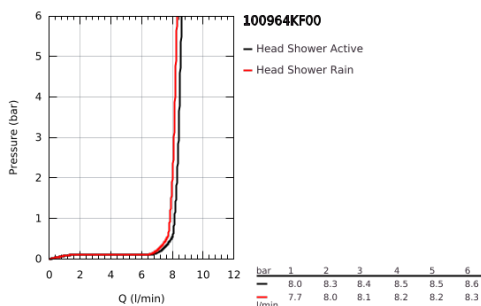

### PRODUCT DESCRIPTION (1/2)

- Colour: phantom black
- consisting of:
  - horizontal 435 mm shower arm
  - exposed SmartControl thermostat with metal housing
  - allows change between:
    - head shower Rainshower Aqua Duo round, 360 mm, black acrylic spray plate
    - swing angle 0° - 30°
    - spray patterns: GROHE PureRain, ActiveRain
  - hand shower Rainshower Aqua 130 (101 676), black acrylic spray plate
  - spray patterns: GROHE Rain, Rain+ and ActiveMassage
  - adjustable in height with gliding element
  - initial Rainshower Aqua Pure unit (101 672 9990) enclosed
  - shower hose 1750 mm
  - GROHE Rainshower Aqua Pure removes chlorine and odor (hand shower)
  - GROHE SmartTip showering spray selection via push of a ring
  - GROHE EcoJoy - less water, perfect flow
  - maximum flow rate (at 3 bar): 8.7 l/min
  - GROHE SmartControl with recessed metal buttons, push for ON-OFF, turn for volume adjustment from minimum to full flow
  - GROHE ProGrip Metal with knurl structure
  - GROHE TurboStat - compact cartridge with wax thermoelement
  - GROHE SafeStop - safety button at 38°C
  - GROHE SafeStop Plus - optional temperature limiter at 43°C included
  - integrated GROHE EasyReach shower tray (black glass)
  - GROHE DreamSpray - perfect spray pattern
  - GROHE LongLife finish
  - GROHE SpeedClean - effortless limescale removal
  - Inner WaterGuide - inner insulation for surface protection
  - TwistStop - to prevent hose from twisting
  - GROHE CoolTouch prevents scalding on hot surfaces
  - suitable for instantaneous heaters from 18 kW/h
  - minimum flow rate 5 l/min.