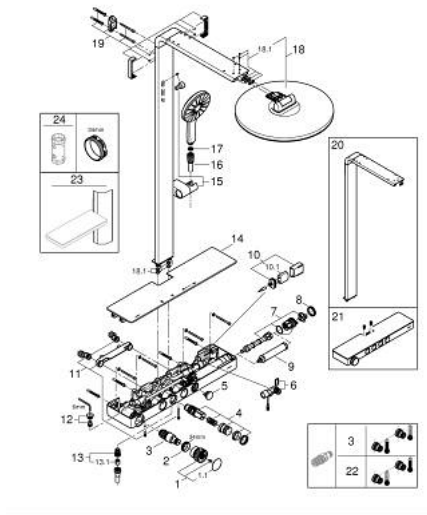

10 096 4KF 00 RAINSHOWER AQUA PURE SHOWER SYSTEM WITH SAFETY MIXER FOR WALL MOUNTING

SPARE PARTS

1. 1: temperature control handle (Spare part-nr. 108445KF00)
   - 1.1: cap (Spare part-nr. 108446KF00)
   - 2: Fitting ring (Spare part-nr. 47743000)
   - 3: Thermostatic compact cartridge 1/2" (Spare part-nr. 47439000)
   - 4: Pushbutton incl. cartridge (Spare part-nr. 108447KF00)
   - 5: pushbutton filter (Spare part-nr. 108448KF00)
   - 6: flow sensor (Spare part-nr. 1084529990)
   - 7: filter lock incl. dummy (Spare part-nr. 1084519990)
   - 8: cap filter (Spare part-nr. 108449KF00)
   - 9: Filter cartridge for Rainshower Aqua Pure (Spare part-nr. 1016729990)
   - 10: Battery housing with battery (Spare part-nr. 42393000)
   - 10.1: Battery (Spare part-nr. 42886000)
   - 11: S-Union 1/2" X 3/4" (Spare part-nr. 1084559990)
   - 12: non-return valves (Spare part-nr. 108460999M)
   - 13: outlet nipple (Spare part-nr. 108454AL00)
   - 13.1: Non-return valve (Spare part-nr. 08565000)
   - 14: cover (Spare part-nr. 108484K000)
   - 15: glider (Spare part-nr. 108592KF00)
   - 16: Shower hose (Spare part-nr. 28388KF1)
   - 17: Dirt strainer (Spare part-nr. 0700200M)
   - 18: spare head shower (Spare part-nr. 108618KF00)
   - 18.1: set of replacement parts (Spare part-nr. 108603KF00)
   - 19: shower rail holder (Spare part-nr. 108588KF00)
   - 20: exchange shower system (Spare part-nr. 108558KF00)
   - 21: exchange-thermostat (Spare part-nr. 108549KF00)
   - 22: GROHE TurboStat cartridge 1/2" (Spare part-nr. 47175000)*
   - 23: Shelf (Spare part-nr. 101677KF00)*
   - 24: Socket Spanner (Spare part-nr. 19332000)*
2. Optional accessories