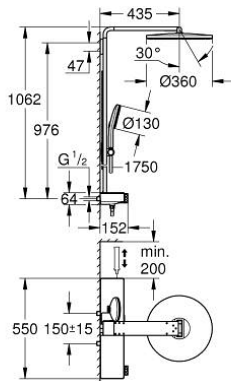

## 10 096 4KF 00 RAINSHOWER AQUA PURE SHOWER SYSTEM WITH SAFETY MIXER FOR WALL MOUNTING

### PRODUCT DESCRIPTION (1/2)

- Colour: phantom black
- consisting of:
  - horizontal 435 mm shower arm
  - exposed SmartControl thermostat with metal housing
  - allows change between:
    - head shower Rainshower Aqua Duo round, 360 mm, black acrylic spray plate
    - swing angle 0° - 30°
    - spray patterns: GROHE PureRain, ActiveRain
  - hand shower Rainshower Aqua 130 (101 676), black acrylic spray plate
  - spray patterns: GROHE Rain, Rain+ and ActiveMassage
  - adjustable in height with gliding element
  - initial Rainshower Aqua Pure unit (101 672 9990) enclosed
  - shower hose 1750 mm
  - GROHE Rainshower Aqua Pure removes chlorine and odor (hand shower)
  - GROHE SmartTip showering spray selection via push of a ring
  - GROHE EcoJoy - less water, perfect flow
  - maximum flow rate (at 3 bar): 8.7 l/min
  - GROHE SmartControl with recessed metal buttons, push for ON-OFF, turn for volume adjustment from minimum to full flow
  - GROHE ProGrip Metal with knurl structure
  - GROHE TurboStat - compact cartridge with wax thermoelement
  - GROHE SafeStop - safety button at 38°C
  - GROHE SafeStop Plus - optional temperature limiter at 43°C included
  - integrated GROHE EasyReach shower tray (black glass)
  - GROHE DreamSpray - perfect spray pattern
  - GROHE LongLife finish
  - GROHE SpeedClean - effortless limescale removal
  - Inner WaterGuide - inner insulation for surface protection
  - TwistStop - to prevent hose from twisting
  - GROHE CoolTouch prevents scalding on hot surfaces
  - suitable for instantaneous heaters from 18 kW/h
  - minimum flow rate 5 l/min.