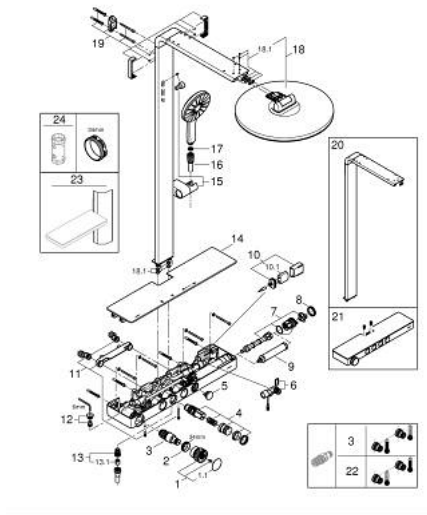

10 096 4GL 00 RAINSHOWER AQUA PURE SHOWER SYSTEM WITH SAFETY MIXER FOR WALL MOUNTING

SPARE PARTS

- 1: temperature control handle (Spare part-nr. 108445GL00)
 - 1.1: cap (Spare part-nr. 108446GL00)
 - 2: Fitting ring (Spare part-nr. 47743000)
 - 3: Thermostatic compact cartridge 1/2" (Spare part-nr. 47439000)
 - 4: Pushbutton incl. cartridge (Spare part-nr. 108447GL00)
 - 5: pushbutton filter (Spare part-nr. 108448GL00)
 - 6: flow sensor (Spare part-nr. 1084529990)
 - 7: filter lock incl. dummy (Spare part-nr. 1084519990)
 - 8: cap filter (Spare part-nr. 108449GL00)
 - 9: Filter cartridge for Rainshower Aqua Pure (Spare part-nr. 1016729990)
 - 10: Battery housing with battery (Spare part-nr. 42393000)
 - 10.1: Battery (Spare part-nr. 42886000)
 - 11: S-Union 1/2" X 3/4" (Spare part-nr. 1084559990)
 - 12: non-return valves (Spare part-nr. 108460999M)
 - 13: outlet nipple (Spare part-nr. 1084540000)
 - 13.1: Non-return valve (Spare part-nr. 08565000)
 - 14: cover (Spare part-nr. 108484K000)
 - 15: glider (Spare part-nr. 108592GL00)
 - 16: shower hose (Spare part-nr. 108655GL00)
 - 17: Dirt strainer (Spare part-nr. 0700200M)
 - 18: spare head shower (Spare part-nr. 108618GL00)
 - 18.1: set of replacement parts (Spare part-nr. 108603GL00)
 - 19: shower rail holder (Spare part-nr. 108588GL00)
 - 20: exchange shower system (Spare part-nr. 108558GL00)
 - 21: exchange-thermostat (Spare part-nr. 108549GL00)
 - 22: GROHE TurboStat cartridge 1/2" (Spare part-nr. 47175000)*
 - 23: Shelf (Spare part-nr. 101677GL00)*
 - 24: Socket Spanner (Spare part-nr. 19332000)*
- * Optional accessories