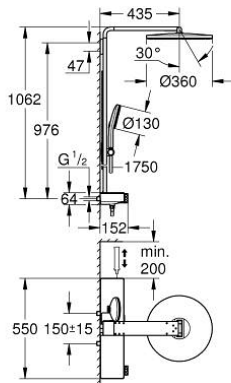

10 096 4GL 00 RAINSHOWER AQUA PURE SHOWER SYSTEM WITH SAFETY MIXER FOR WALL MOUNTING

PRODUCT DESCRIPTION (1/2)

- Colour: cool sunrise
- consisting of:
 - horizontal 435 mm shower arm
 - exposed SmartControl thermostat with metal housing
 - allows change between:
 - head shower Rainshower Aqua Duo round, 360 mm, black acrylic spray plate
 - swing angle 0° - 30°
 - spray patterns: GROHE PureRain, ActiveRain
 - hand shower Rainshower Aqua 130 (101 676), black acrylic spray plate
 - spray patterns: GROHE Rain, Rain+ and ActiveMassage
 - adjustable in height with gliding element
 - initial Rainshower Aqua Pure unit (101 672 9990) enclosed
 - shower hose 1750 mm
 - GROHE Rainshower Aqua Pure removes chlorine and odor (hand shower)
 - GROHE SmartTip showering spray selection via push of a ring
 - GROHE EcoJoy - less water, perfect flow
 - maximum flow rate (at 3 bar): 8.7 l/min
 - GROHE SmartControl with recessed metal buttons, push for ON-OFF, turn for volume adjustment from minimum to full flow
 - GROHE ProGrip Metal with knurl structure
 - GROHE TurboStat - compact cartridge with wax thermoelement
 - GROHE SafeStop - safety button at 38°C
 - GROHE SafeStop Plus - optional temperature limiter at 43°C included
 - integrated GROHE EasyReach shower tray (black glass)
 - GROHE DreamSpray - perfect spray pattern
 - GROHE LongLife finish
 - GROHE SpeedClean - effortless limescale removal
 - Inner WaterGuide - inner insulation for surface protection
 - TwistStop - to prevent hose from twisting
 - GROHE CoolTouch prevents scalding on hot surfaces
 - suitable for instantaneous heaters from 18 kW/h
 - minimum flow rate 5 l/min.