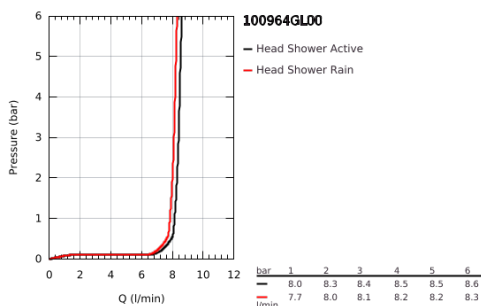

10 096 4GL 00 RAINSHOWER AQUA PURE SHOWER SYSTEM WITH SAFETY MIXER FOR WALL MOUNTING

PRODUCT DESCRIPTION (1/2)

- Colour: cool sunrise
- consisting of:
 - horizontal 435 mm shower arm
 - exposed SmartControl thermostat with metal housing
 - allows change between:
 - head shower Rainshower Aqua Duo round, 360 mm, black acrylic spray plate
 - swing angle 0° - 30°
 - spray patterns: GROHE PureRain, ActiveRain
 - hand shower Rainshower Aqua 130 (101 676), black acrylic spray plate
 - spray patterns: GROHE Rain, Rain+ and ActiveMassage
 - adjustable in height with gliding element
 - initial Rainshower Aqua Pure unit (101 672 9990) enclosed
 - shower hose 1750 mm
 - GROHE Rainshower Aqua Pure removes chlorine and odor (hand shower)
 - GROHE SmartTip showering spray selection via push of a ring
 - GROHE EcoJoy - less water, perfect flow
 - maximum flow rate (at 3 bar): 8.7 l/min
 - GROHE SmartControl with recessed metal buttons, push for ON-OFF, turn for volume adjustment from minimum to full flow
 - GROHE ProGrip Metal with knurl structure
 - GROHE TurboStat - compact cartridge with wax thermoelement
 - GROHE SafeStop - safety button at 38°C
 - GROHE SafeStop Plus - optional temperature limiter at 43°C included
 - integrated GROHE EasyReach shower tray (black glass)
 - GROHE DreamSpray - perfect spray pattern
 - GROHE LongLife finish
 - GROHE SpeedClean - effortless limescale removal
 - Inner WaterGuide - inner insulation for surface protection
 - TwistStop - to prevent hose from twisting
 - GROHE CoolTouch prevents scalding on hot surfaces
 - suitable for instantaneous heaters from 18 kW/h
 - minimum flow rate 5 l/min.