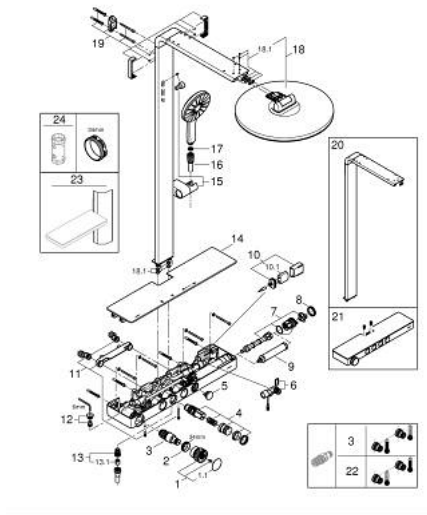

10 096 4DA 00 RAINSHOWER AQUA PURE SHOWER SYSTEM WITH SAFETY MIXER FOR WALL MOUNTING

SPARE PARTS

1. 1: temperature control handle (Spare part-nr. 108445DA00)
   - 1.1: cap (Spare part-nr. 108446DA00)
   - 2: Fitting ring (Spare part-nr. 47743000)
   - 3: Thermostatic compact cartridge 1/2" (Spare part-nr. 47439000)
   - 4: Pushbutton incl. cartridge (Spare part-nr. 108447DA00)
   - 5: pushbutton filter (Spare part-nr. 108448DA00)
   - 6: flow sensor (Spare part-nr. 1084529990)
   - 7: filter lock incl. dummy (Spare part-nr. 1084519990)
   - 8: cap filter (Spare part-nr. 108449DA00)
   - 9: Filter cartridge for Rainshower Aqua Pure (Spare part-nr. 1016729990)
   - 10: Battery housing with battery (Spare part-nr. 42393000)
   - 10.1: Battery (Spare part-nr. 42886000)
   - 11: S-Union 1/2" X 3/4" (Spare part-nr. 1084559990)
   - 12: non-return valves (Spare part-nr. 108460999M)
   - 13: outlet nipple (Spare part-nr. 1084540000)
   - 13.1: Non-return valve (Spare part-nr. 08565000)
   - 14: cover (Spare part-nr. 108484K000)
   - 15: glider (Spare part-nr. 108592DA00)
   - 16: shower hose (Spare part-nr. 108655DA00)
   - 17: Dirt strainer (Spare part-nr. 0700200M)
   - 18: spare head shower (Spare part-nr. 108618DA00)
   - 18.1: set of replacement parts (Spare part-nr. 108603DA00)
   - 19: shower rail holder (Spare part-nr. 108588DA00)
   - 20: exchange shower system (Spare part-nr. 108558DA00)
   - 21: exchange-thermostat (Spare part-nr. 108549DA00)
   - 22: GROHE TurboStat cartridge 1/2" (Spare part-nr. 47175000)*
   - 23: Shelf (Spare part-nr. 101677DA00)*
   - 24: Socket Spanner (Spare part-nr. 19332000)*
2. Optional accessories