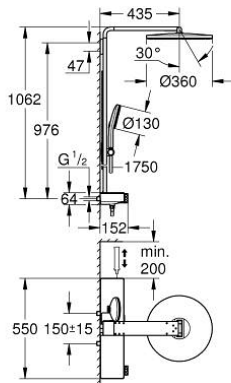

## 10 096 4DA 00 RAINSHOWER AQUA PURE SHOWER SYSTEM WITH SAFETY MIXER FOR WALL MOUNTING

### PRODUCT DESCRIPTION (1/2)

- Colour: warm sunset
- consisting of:
  - horizontal 435 mm shower arm
  - exposed SmartControl thermostat with metal housing
  - allows change between:
    - head shower Rainshower Aqua Duo round, 360 mm, black acrylic spray plate
    - swing angle 0° - 30°
    - spray patterns: GROHE PureRain, ActiveRain
  - hand shower Rainshower Aqua 130 (101 676), black acrylic spray plate
  - spray patterns: GROHE Rain, Rain+ and ActiveMassage
  - adjustable in height with gliding element
  - initial Rainshower Aqua Pure unit (101 672 9990) enclosed
  - shower hose 1750 mm
  - GROHE Rainshower Aqua Pure removes chlorine and odor (hand shower)
  - GROHE SmartTip showering spray selection via push of a ring
  - GROHE EcoJoy - less water, perfect flow
  - maximum flow rate (at 3 bar): 8.7 l/min
  - GROHE SmartControl with recessed metal buttons, push for ON-OFF, turn for volume adjustment from minimum to full flow
  - GROHE ProGrip Metal with knurl structure
  - GROHE TurboStat - compact cartridge with wax thermoelement
  - GROHE SafeStop - safety button at 38°C
  - GROHE SafeStop Plus - optional temperature limiter at 43°C included
  - integrated GROHE EasyReach shower tray (black glass)
  - GROHE DreamSpray - perfect spray pattern
  - GROHE LongLife finish
  - GROHE SpeedClean - effortless limescale removal
  - Inner WaterGuide - inner insulation for surface protection
  - TwistStop - to prevent hose from twisting
  - GROHE CoolTouch prevents scalding on hot surfaces
  - suitable for instantaneous heaters from 18 kW/h
  - minimum flow rate 5 l/min.