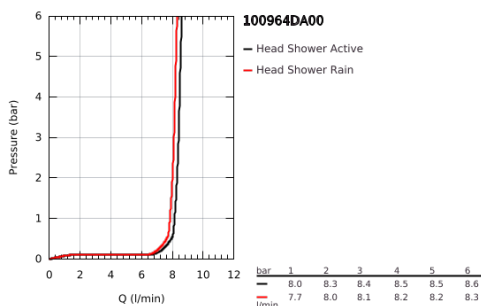

### PRODUCT DESCRIPTION (1/2)

- Colour: warm sunset
- consisting of:
  - horizontal 435 mm shower arm
  - exposed SmartControl thermostat with metal housing
  - allows change between:
    - head shower Rainshower Aqua Duo round, 360 mm, black acrylic spray plate
    - swing angle 0° - 30°
    - spray patterns: GROHE PureRain, ActiveRain
  - hand shower Rainshower Aqua 130 (101 676), black acrylic spray plate
  - spray patterns: GROHE Rain, Rain+ and ActiveMassage
  - adjustable in height with gliding element
  - initial Rainshower Aqua Pure unit (101 672 9990) enclosed
  - shower hose 1750 mm
  - GROHE Rainshower Aqua Pure removes chlorine and odor (hand shower)
  - GROHE SmartTip showering spray selection via push of a ring
  - GROHE EcoJoy - less water, perfect flow
  - maximum flow rate (at 3 bar): 8.7 l/min
  - GROHE SmartControl with recessed metal buttons, push for ON-OFF, turn for volume adjustment from minimum to full flow
  - GROHE ProGrip Metal with knurl structure
  - GROHE TurboStat - compact cartridge with wax thermoelement
  - GROHE SafeStop - safety button at 38°C
  - GROHE SafeStop Plus - optional temperature limiter at 43°C included
  - integrated GROHE EasyReach shower tray (black glass)
  - GROHE DreamSpray - perfect spray pattern
  - GROHE LongLife finish
  - GROHE SpeedClean - effortless limescale removal
  - Inner WaterGuide - inner insulation for surface protection
  - TwistStop - to prevent hose from twisting
  - GROHE CoolTouch prevents scalding on hot surfaces
  - suitable for instantaneous heaters from 18 kW/h
  - minimum flow rate 5 l/min.