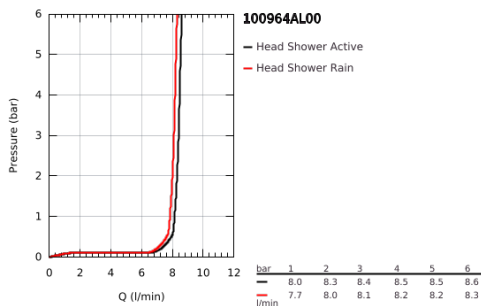

## 10 096 4AL 00 RAINSHOWER AQUA PURE SHOWER SYSTEM WITH SAFETY MIXER FOR WALL MOUNTING

### PRODUCT DESCRIPTION (1/2)

- Colour: brushed hard graphite
- consisting of:
  - horizontal 435 mm shower arm
  - exposed SmartControl thermostat with metal housing
  - allows change between:
    - head shower Rainshower Aqua Duo round, 360 mm, black acrylic spray plate
    - swing angle 0° - 30°
    - spray patterns: GROHE PureRain, ActiveRain
  - hand shower Rainshower Aqua 130 (101 676), black acrylic spray plate
  - spray patterns: GROHE Rain, Rain+ and ActiveMassage
  - adjustable in height with gliding element
  - initial Rainshower Aqua Pure unit (101 672 9990) enclosed
  - shower hose 1750 mm
  - GROHE Rainshower Aqua Pure removes chlorine and odor (hand shower)
  - GROHE SmartTip showering spray selection via push of a ring
  - GROHE EcoJoy - less water, perfect flow
  - maximum flow rate (at 3 bar): 8.7 l/min
  - GROHE SmartControl with recessed metal buttons, push for ON-OFF, turn for volume adjustment from minimum to full flow
  - GROHE ProGrip Metal with knurl structure
  - GROHE TurboStat - compact cartridge with wax thermoelement
  - GROHE SafeStop - safety button at 38°C
  - GROHE SafeStop Plus - optional temperature limiter at 43°C included
  - integrated GROHE EasyReach shower tray (black glass)
  - GROHE DreamSpray - perfect spray pattern
  - GROHE LongLife finish
  - GROHE SpeedClean - effortless limescale removal
  - Inner WaterGuide - inner insulation for surface protection
  - TwistStop - to prevent hose from twisting
  - GROHE CoolTouch prevents scalding on hot surfaces
  - suitable for instantaneous heaters from 18 kW/h
  - minimum flow rate 5 l/min.