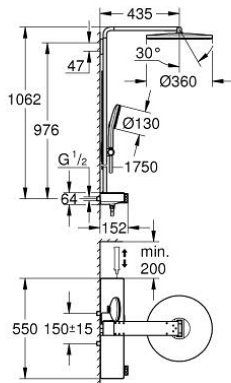

## 10 096 4AL 00 RAINSHOWER AQUA PURE SHOWER SYSTEM WITH SAFETY MIXER FOR WALL MOUNTING

### PRODUCT DESCRIPTION (1/2)

- Colour: brushed hard graphite
- consisting of:
  - horizontal 435 mm shower arm
  - exposed SmartControl thermostat with metal housing
  - allows change between:
    - head shower Rainshower Aqua Duo round, 360 mm, black acrylic spray plate
    - swing angle 0° - 30°
    - spray patterns: GROHE PureRain, ActiveRain
  - hand shower Rainshower Aqua 130 (101 676), black acrylic spray plate
  - spray patterns: GROHE Rain, Rain+ and ActiveMassage
  - adjustable in height with gliding element
  - initial Rainshower Aqua Pure unit (101 672 9990) enclosed
  - shower hose 1750 mm
  - GROHE Rainshower Aqua Pure removes chlorine and odor (hand shower)
  - GROHE SmartTip showering spray selection via push of a ring
  - GROHE EcoJoy - less water, perfect flow
  - maximum flow rate (at 3 bar): 8.7 l/min
  - GROHE SmartControl with recessed metal buttons, push for ON-OFF, turn for volume adjustment from minimum to full flow
  - GROHE ProGrip Metal with knurl structure
  - GROHE TurboStat - compact cartridge with wax thermoelement
  - GROHE SafeStop - safety button at 38°C
  - GROHE SafeStop Plus - optional temperature limiter at 43°C included
  - integrated GROHE EasyReach shower tray (black glass)
  - GROHE DreamSpray - perfect spray pattern
  - GROHE LongLife finish
  - GROHE SpeedClean - effortless limescale removal
  - Inner WaterGuide - inner insulation for surface protection
  - TwistStop - to prevent hose from twisting
  - GROHE CoolTouch prevents scalding on hot surfaces
  - suitable for instantaneous heaters from 18 kW/h
  - minimum flow rate 5 l/min.