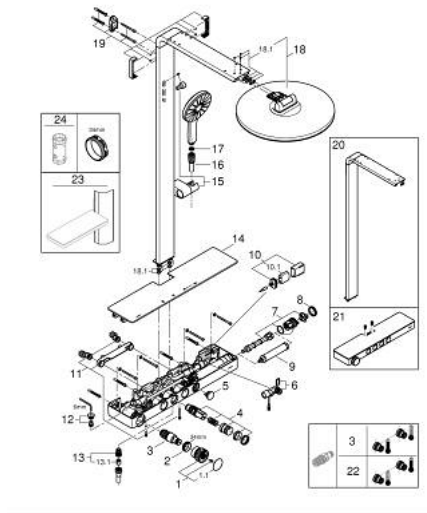

10 096 4AL 00 RAINSHOWER AQUA PURE SHOWER SYSTEM WITH SAFETY MIXER FOR WALL MOUNTING

SPARE PARTS

1. 1: temperature control handle (Spare part-nr. 108445AL00)
   - 1.1: cap (Spare part-nr. 108446AL00)
   - 2: Fitting ring (Spare part-nr. 47743000)
   - 3: Thermostatic compact cartridge 1/2" (Spare part-nr. 47439000)
   - 4: Pushbutton incl. cartridge (Spare part-nr. 108447AL00)
   - 5: pushbutton filter (Spare part-nr. 108448AL00)
   - 6: flow sensor (Spare part-nr. 1084529990)
   - 7: filter lock incl. dummy (Spare part-nr. 1084519990)
   - 8: cap filter (Spare part-nr. 108449AL00)
   - 9: Filter cartridge for Rainshower Aqua Pure (Spare part-nr. 1016729990)
   - 10: Battery housing with battery (Spare part-nr. 42393000)
   - 10.1: Battery (Spare part-nr. 42886000)
   - 11: S-Union 1/2" X 3/4" (Spare part-nr. 1084559990)
   - 12: non-return valves (Spare part-nr. 108460999M)
   - 13: outlet nipple (Spare part-nr. 1084540000)
   - 13.1: Non-return valve (Spare part-nr. 08565000)
   - 14: cover (Spare part-nr. 108484K000)
   - 15: glider (Spare part-nr. 108592AL00)
   - 16: shower hose (Spare part-nr. 108655A000)
   - 17: Dirt strainer (Spare part-nr. 0700200M)
   - 18: spare head shower (Spare part-nr. 108618AL00)
   - 18.1: set of replacement parts (Spare part-nr. 108603AL00)
   - 19: shower rail holder (Spare part-nr. 108588AL00)
   - 20: exchange shower system (Spare part-nr. 108558AL00)
   - 21: exchange-thermostat (Spare part-nr. 108549AL00)
   - 22: GROHE TurboStat cartridge 1/2" (Spare part-nr. 47175000)*
   - 23: Shelf (Spare part-nr. 101677AL00)*
   - 24: Socket Spanner (Spare part-nr. 19332000)*
2. Optional accessories