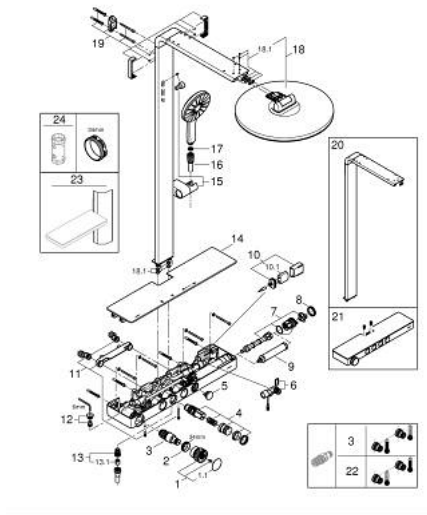

10 096 400 00 RAINSHOWER AQUA PURE SHOWER SYSTEM WITH SAFETY MIXER FOR WALL MOUNTING

SPARE PARTS

1. 1: temperature control handle (Spare part-nr. 1084450000)
   - 1.1: cap (Spare part-nr. 1084460000)
   - 2: Fitting ring (Spare part-nr. 47743000)
   - 3: Thermostatic compact cartridge 1/2" (Spare part-nr. 47439000)
   - 4: Pushbutton incl. cartridge (Spare part-nr. 1084470000)
   - 5: pushbutton filter (Spare part-nr. 1084480000)
   - 6: flow sensor (Spare part-nr. 1084529990)
   - 7: filter lock incl. dummy (Spare part-nr. 1084519990)
   - 8: cap filter (Spare part-nr. 1084490000)
   - 9: Filter cartridge for Rainshower Aqua Pure (Spare part-nr. 1016729990)
   - 10: Battery housing with battery (Spare part-nr. 42393000)
   - 10.1: Battery (Spare part-nr. 42886000)
   - 11: S-Union 1/2" X 3/4" (Spare part-nr. 1084559990)
   - 12: non-return valves (Spare part-nr. 108460999M)
   - 13: outlet nipple (Spare part-nr. 1084540000)
   - 13.1: Non-return valve (Spare part-nr. 08565000)
   - 14: cover (Spare part-nr. 108484LN00)
   - 15: glider (Spare part-nr. 1085920000)
   - 16: shower hose (Spare part-nr. 1086550000)
   - 17: Dirt strainer (Spare part-nr. 0700200M)
   - 18: spare head shower (Spare part-nr. 1086180000)
   - 18.1: set of replacement parts (Spare part-nr. 1086030000)
   - 19: shower rail holder (Spare part-nr. 1085880000)
   - 20: exchange shower system (Spare part-nr. 1085580000)
   - 21: exchange-thermostat (Spare part-nr. 1085490000)
   - 22: GROHE TurboStat cartridge 1/2" (Spare part-nr. 47175000)*
   - 23: Shelf (Spare part-nr. 1016770000)*
   - 24: Socket Spanner (Spare part-nr. 19332000)*
2. Optional accessories