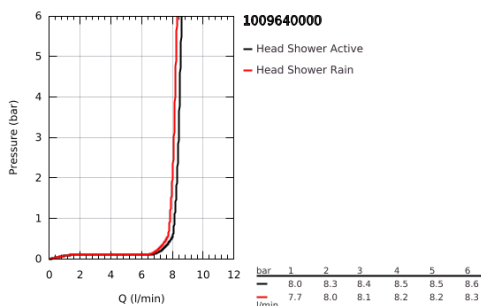

10 096 400 00 RAINSHOWER AQUA PURE SHOWER SYSTEM WITH SAFETY MIXER FOR WALL MOUNTING

PRODUCT DESCRIPTION (1/2)

- Colour: chrome
- consisting of:
 - horizontal 435 mm shower arm
 - exposed SmartControl thermostat with metal housing
 - allows change between:
 - head shower Rainshower Aqua Duo round, 360 mm, white acrylic spray plate
 - swing angle 0° - 30°
 - spray patterns: GROHE PureRain, ActiveRain
 - hand shower Rainshower Aqua 130 (101 676 0000), white acrylic spray plate
 - spray patterns: GROHE Rain, Rain+ and ActiveMassage
 - adjustable in height with gliding element
 - initial Rainshower Aqua Pure unit (101 672 9990) enclosed
 - shower hose 1750 mm
 - GROHE Rainshower Aqua Pure removes chlorine and odor (hand shower)
 - GROHE SmartTip showering spray selection via push of a ring
 - GROHE EcoJoy - less water, perfect flow
 - maximum flow rate (at 3 bar): 8.7 l/min
 - GROHE SmartControl with recessed metal buttons, push for ON-OFF, turn for volume adjustment from minimum to full flow
 - GROHE ProGrip Metal with knurl structure
 - GROHE TurboStat - compact cartridge with wax thermoelement
 - GROHE SafeStop - safety button at 38°C
 - GROHE SafeStop Plus - optional temperature limiter at 43°C included
 - integrated GROHE EasyReach shower tray (white glass)
 - GROHE DreamSpray - perfect spray pattern
 - GROHE LongLife finish
 - GROHE SpeedClean - effortless limescale removal
 - Inner WaterGuide - inner insulation for surface protection
 - TwistStop - to prevent hose from twisting
 - GROHE CoolTouch prevents scalding on hot surfaces
 - suitable for instantaneous heaters from 18 kW/h