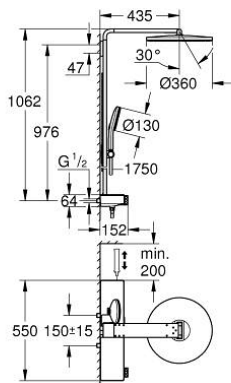

10 096 400 00 RAINSHOWER AQUA PURE SHOWER SYSTEM WITH SAFETY MIXER FOR WALL MOUNTING

PRODUCT DESCRIPTION (1/2)

- Colour: chrome
- consisting of:
 - horizontal 435 mm shower arm
 - exposed SmartControl thermostat with metal housing
 - allows change between:
 - head shower Rainshower Aqua Duo round, 360 mm, white acrylic spray plate
 - swing angle 0° - 30°
 - spray patterns: GROHE PureRain, ActiveRain
 - hand shower Rainshower Aqua 130 (101 676 0000), white acrylic spray plate
 - spray patterns: GROHE Rain, Rain+ and ActiveMassage
 - adjustable in height with gliding element
 - initial Rainshower Aqua Pure unit (101 672 9990) enclosed
 - shower hose 1750 mm
 - GROHE Rainshower Aqua Pure removes chlorine and odor (hand shower)
 - GROHE SmartTip showering spray selection via push of a ring
 - GROHE EcoJoy - less water, perfect flow
 - maximum flow rate (at 3 bar): 8.7 l/min
 - GROHE SmartControl with recessed metal buttons, push for ON-OFF, turn for volume adjustment from minimum to full flow
 - GROHE ProGrip Metal with knurl structure
 - GROHE TurboStat - compact cartridge with wax thermoelement
 - GROHE SafeStop - safety button at 38°C
 - GROHE SafeStop Plus - optional temperature limiter at 43°C included
 - integrated GROHE EasyReach shower tray (white glass)
 - GROHE DreamSpray - perfect spray pattern
 - GROHE LongLife finish
 - GROHE SpeedClean - effortless limescale removal
 - Inner WaterGuide - inner insulation for surface protection
 - TwistStop - to prevent hose from twisting
 - GROHE CoolTouch prevents scalding on hot surfaces
 - suitable for instantaneous heaters from 18 kW/h