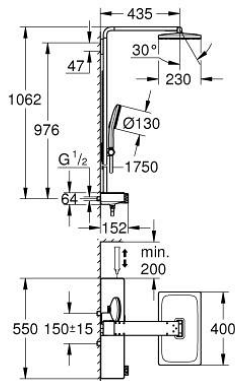

10 096 1KI 00 RAINSHOWER AQUA PURE SHOWER SYSTEM WITH SAFETY MIXER FOR WALL MOUNTING

PRODUCT DESCRIPTION (1/2)

- Colour: black/chrome
- consisting of:
 - horizontal 435 mm shower arm
 - exposed SmartControl thermostat with metal housing
 - allows change between:
 - head shower Rainshower Aqua Duo square 400 x 230 mm, black acrylic spray plate
 - swing angle 0° - 30°
 - spray patterns: GROHE PureRain, ActiveRain
 - hand shower Rainshower Aqua 130 (101 676), black acrylic spray plate
 - spray patterns: GROHE Rain, Rain+ and ActiveMassage
 - adjustable in height with gliding element
 - initial Rainshower Aqua Pure unit (101 672 9990) enclosed
 - shower hose 1750 mm
 - GROHE Rainshower Aqua Pure removes chlorine and odor (hand shower)
 - GROHE SmartTip showering spray selection via push of a ring
 - GROHE EcoJoy - less water, perfect flow
 - maximum flow rate (at 3 bar): 8.7 l/min
 - GROHE SmartControl with recessed metal buttons, push for ON-OFF, turn for volume adjustment from minimum to full flow
 - GROHE ProGrip Metal with knurl structure
 - GROHE TurboStat - compact cartridge with wax thermoelement
 - GROHE SafeStop - safety button at 38°C
 - GROHE SafeStop Plus - optional temperature limiter at 43°C included
 - integrated GROHE EasyReach shower tray (black glass)
 - GROHE DreamSpray - perfect spray pattern
 - GROHE LongLife finish
 - GROHE SpeedClean - effortless limescale removal
 - Inner WaterGuide - inner insulation for surface protection
 - TwistStop - to prevent hose from twisting
 - GROHE CoolTouch prevents scalding on hot surfaces
 - suitable for instantaneous heaters from 18 kW/h
 - minimum flow rate 5 l/min.