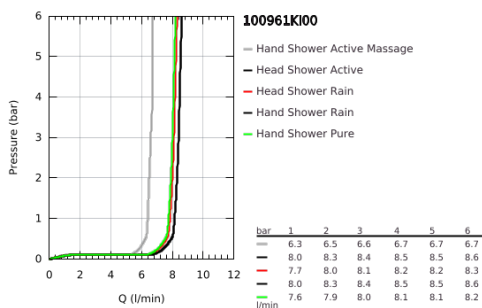

10 096 1KI 00 RAINSHOWER AQUA PURE SHOWER SYSTEM WITH SAFETY MIXER FOR WALL MOUNTING

PRODUCT DESCRIPTION (1/2)

- Colour: black/chrome
- consisting of:
 - horizontal 435 mm shower arm
 - exposed SmartControl thermostat with metal housing
 - allows change between:
 - head shower Rainshower Aqua Duo square 400 x 230 mm, black acrylic spray plate
 - swing angle 0° - 30°
 - spray patterns: GROHE PureRain, ActiveRain
 - hand shower Rainshower Aqua 130 (101 676), black acrylic spray plate
 - spray patterns: GROHE Rain, Rain+ and ActiveMassage
 - adjustable in height with gliding element
 - initial Rainshower Aqua Pure unit (101 672 9990) enclosed
 - shower hose 1750 mm
 - GROHE Rainshower Aqua Pure removes chlorine and odor (hand shower)
 - GROHE SmartTip showering spray selection via push of a ring
 - GROHE EcoJoy - less water, perfect flow
 - maximum flow rate (at 3 bar): 8.7 l/min
 - GROHE SmartControl with recessed metal buttons, push for ON-OFF, turn for volume adjustment from minimum to full flow
 - GROHE ProGrip Metal with knurl structure
 - GROHE TurboStat - compact cartridge with wax thermoelement
 - GROHE SafeStop - safety button at 38°C
 - GROHE SafeStop Plus - optional temperature limiter at 43°C included
 - integrated GROHE EasyReach shower tray (black glass)
 - GROHE DreamSpray - perfect spray pattern
 - GROHE LongLife finish
 - GROHE SpeedClean - effortless limescale removal
 - Inner WaterGuide - inner insulation for surface protection
 - TwistStop - to prevent hose from twisting
 - GROHE CoolTouch prevents scalding on hot surfaces
 - suitable for instantaneous heaters from 18 kW/h
 - minimum flow rate 5 l/min.