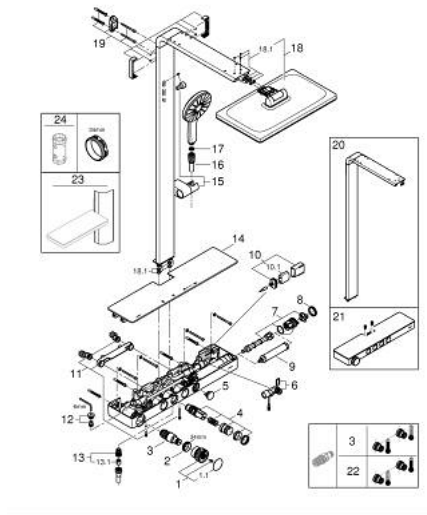

10 096 1KI 00 RAINSHOWER AQUA PURE SHOWER SYSTEM WITH SAFETY MIXER FOR WALL MOUNTING

SPARE PARTS

- 1: temperature control handle (Spare part-nr. 108445KF00)
 - 1.1: cap (Spare part-nr. 108446KF00)
 - 2: Fitting ring (Spare part-nr. 47743000)
 - 3: Thermostatic compact cartridge 1/2" (Spare part-nr. 47439000)
 - 4: Pushbutton incl. cartridge (Spare part-nr. 108447KF00)
 - 5: pushbutton filter (Spare part-nr. 108448KF00)
 - 6: flow sensor (Spare part-nr. 1084529990)
 - 7: filter lock incl. dummy (Spare part-nr. 1084519990)
 - 8: cap filter (Spare part-nr. 108449KF00)
 - 9: Filter cartridge for Rainshower Aqua Pure (Spare part-nr. 1016729990)
 - 10: Battery housing with battery (Spare part-nr. 42393000)
 - 10.1: Battery (Spare part-nr. 42886000)
 - 11: S-Union 1/2" X 3/4" (Spare part-nr. 1084559990)
 - 12: non-return valves (Spare part-nr. 108460999M)
 - 13: outlet nipple (Spare part-nr. 108454AL00)
 - 13.1: Non-return valve (Spare part-nr. 08565000)
 - 14: cover (Spare part-nr. 108484K000)
 - 15: glider (Spare part-nr. 108592KI00)
 - 16: shower hose (Spare part-nr. 108655KI00)
 - 17: Dirt strainer (Spare part-nr. 0700200M)
 - 18: spare head shower (Spare part-nr. 108652KI00)
 - 18.1: set of replacement parts (Spare part-nr. 108603KI00)
 - 19: shower rail holder (Spare part-nr. 108588KF00)
 - 20: exchange shower system (Spare part-nr. 108558KI00)
 - 21: exchange-thermostat (Spare part-nr. 108549KI00)
 - 22: GROHE TurboStat cartridge 1/2" (Spare part-nr. 47175000)*
 - 23: Shelf (Spare part-nr. 101677KF00)*
 - 24: Socket Spanner (Spare part-nr. 19332000)*
- * Optional accessories