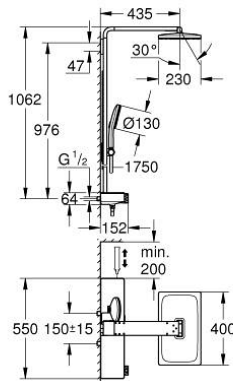

10 096 1KF 00 RAINSHOWER AQUA PURE SHOWER SYSTEM WITH SAFETY MIXER FOR WALL MOUNTING

PRODUCT DESCRIPTION (1/2)

- Colour: phantom black
- consisting of:
 - horizontal 435 mm shower arm
 - exposed SmartControl thermostat with metal housing
 - allows change between:
 - head shower Rainshower Aqua Duo square 400 x 230 mm, black acrylic spray plate
 - swing angle 0° - 30°
 - spray patterns: GROHE PureRain, ActiveRain
 - hand shower Rainshower Aqua 130 (101 676), black acrylic spray plate
 - spray patterns: GROHE Rain, Rain+ and ActiveMassage
 - adjustable in height with gliding element
 - initial Rainshower Aqua Pure unit (101 672 9990) enclosed
 - shower hose 1750 mm
 - GROHE Rainshower Aqua Pure removes chlorine and odor (hand shower)
 - GROHE SmartTip showering spray selection via push of a ring
 - GROHE EcoJoy - less water, perfect flow
 - maximum flow rate (at 3 bar): 8.7 l/min
 - GROHE SmartControl with recessed metal buttons, push for ON-OFF, turn for volume adjustment from minimum to full flow
 - GROHE ProGrip Metal with knurl structure
 - GROHE TurboStat - compact cartridge with wax thermoelement
 - GROHE SafeStop - safety button at 38°C
 - GROHE SafeStop Plus - optional temperature limiter at 43°C included
 - integrated GROHE EasyReach shower tray (black glass)
 - GROHE DreamSpray - perfect spray pattern
 - GROHE LongLife finish
 - GROHE SpeedClean - effortless limescale removal
 - Inner WaterGuide - inner insulation for surface protection
 - TwistStop - to prevent hose from twisting
 - GROHE CoolTouch prevents scalding on hot surfaces
 - suitable for instantaneous heaters from 18 kW/h
 - minimum flow rate 5 l/min.