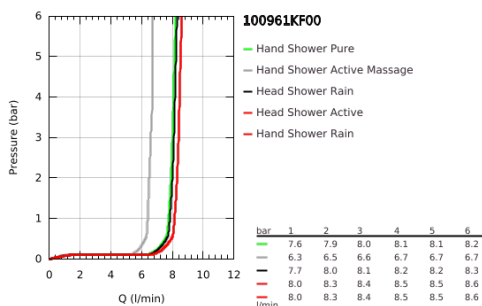

10 096 1KF 00 RAINSHOWER AQUA PURE SHOWER SYSTEM WITH SAFETY MIXER FOR WALL MOUNTING

PRODUCT DESCRIPTION (1/2)

- Colour: phantom black
- consisting of:
 - horizontal 435 mm shower arm
 - exposed SmartControl thermostat with metal housing
 - allows change between:
 - head shower Rainshower Aqua Duo square 400 x 230 mm, black acrylic spray plate
 - swing angle 0° - 30°
 - spray patterns: GROHE PureRain, ActiveRain
 - hand shower Rainshower Aqua 130 (101 676), black acrylic spray plate
 - spray patterns: GROHE Rain, Rain+ and ActiveMassage
 - adjustable in height with gliding element
 - initial Rainshower Aqua Pure unit (101 672 9990) enclosed
 - shower hose 1750 mm
 - GROHE Rainshower Aqua Pure removes chlorine and odor (hand shower)
 - GROHE SmartTip showering spray selection via push of a ring
 - GROHE EcoJoy - less water, perfect flow
 - maximum flow rate (at 3 bar): 8.7 l/min
 - GROHE SmartControl with recessed metal buttons, push for ON-OFF, turn for volume adjustment from minimum to full flow
 - GROHE ProGrip Metal with knurl structure
 - GROHE TurboStat - compact cartridge with wax thermoelement
 - GROHE SafeStop - safety button at 38°C
 - GROHE SafeStop Plus - optional temperature limiter at 43°C included
 - integrated GROHE EasyReach shower tray (black glass)
 - GROHE DreamSpray - perfect spray pattern
 - GROHE LongLife finish
 - GROHE SpeedClean - effortless limescale removal
 - Inner WaterGuide - inner insulation for surface protection
 - TwistStop - to prevent hose from twisting
 - GROHE CoolTouch prevents scalding on hot surfaces
 - suitable for instantaneous heaters from 18 kW/h
 - minimum flow rate 5 l/min.