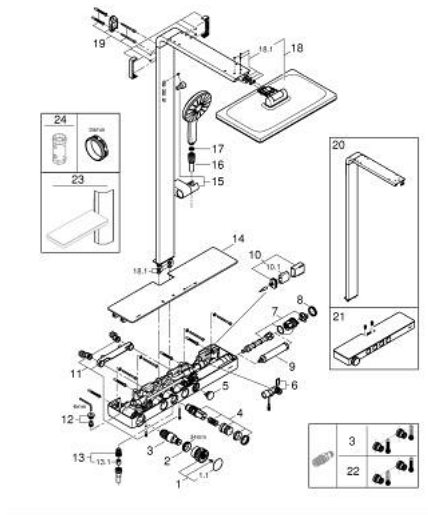

10 096 1KF 00 RAINSHOWER AQUA PURE SHOWER SYSTEM WITH SAFETY MIXER FOR WALL MOUNTING

SPARE PARTS

- 1: temperature control handle (Spare part-nr. 108445KF00)
 - 1.1: cap (Spare part-nr. 108446KF00)
 - 2: Fitting ring (Spare part-nr. 47743000)
 - 3: Thermostatic compact cartridge 1/2" (Spare part-nr. 47439000)
 - 4: Pushbutton incl. cartridge (Spare part-nr. 108447KF00)
 - 5: pushbutton filter (Spare part-nr. 108448KF00)
 - 6: flow sensor (Spare part-nr. 1084529990)
 - 7: filter lock incl. dummy (Spare part-nr. 1084519990)
 - 8: cap filter (Spare part-nr. 108449KF00)
 - 9: Filter cartridge for Rainshower Aqua Pure (Spare part-nr. 1016729990)
 - 10: Battery housing with battery (Spare part-nr. 42393000)
 - 10.1: Battery (Spare part-nr. 42886000)
 - 11: S-Union 1/2" X 3/4" (Spare part-nr. 1084559990)
 - 12: non-return valves (Spare part-nr. 108460999M)
 - 13: outlet nipple (Spare part-nr. 108454AL00)
 - 13.1: Non-return valve (Spare part-nr. 08565000)
 - 14: cover (Spare part-nr. 108484K000)
 - 15: glider (Spare part-nr. 108592KF00)
 - 16: Shower hose (Spare part-nr. 28388KF1)
 - 17: Dirt strainer (Spare part-nr. 0700200M)
 - 18: spare head shower (Spare part-nr. 108652KF00)
 - 18.1: set of replacement parts (Spare part-nr. 108603KF00)
 - 19: shower rail holder (Spare part-nr. 108588KF00)
 - 20: exchange shower system (Spare part-nr. 108558KF00)
 - 21: exchange-thermostat (Spare part-nr. 108549KF00)
 - 22: GROHE TurboStat cartridge 1/2" (Spare part-nr. 47175000)*
 - 23: Shelf (Spare part-nr. 101677KF00)*
 - 24: Socket Spanner (Spare part-nr. 19332000)*
- * Optional accessories