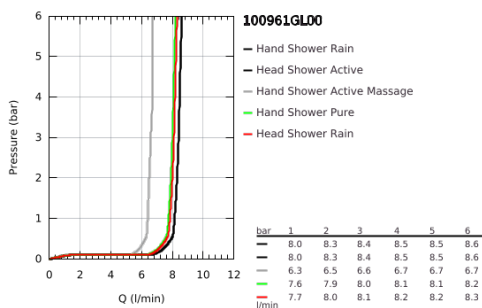

10 096 1GL 00 RAINSHOWER AQUA PURE SHOWER SYSTEM WITH SAFETY MIXER FOR WALL MOUNTING

PRODUCT DESCRIPTION (1/2)

- Colour: cool sunrise
- consisting of:
 - horizontal 435 mm shower arm
 - exposed SmartControl thermostat with metal housing
 - allows change between:
 - head shower Rainshower Aqua Duo square 400 x 230 mm, black acrylic spray plate
 - swing angle 0° - 30°
 - spray patterns: GROHE PureRain, ActiveRain
 - hand shower Rainshower Aqua 130 (101 676), black acrylic spray plate
 - spray patterns: GROHE Rain, Rain+ and ActiveMassage
 - adjustable in height with gliding element
 - initial Rainshower Aqua Pure unit (101 672 9990) enclosed
 - shower hose 1750 mm
 - GROHE Rainshower Aqua Pure removes chlorine and odor (hand shower)
 - GROHE SmartTip showering spray selection via push of a ring
 - GROHE EcoJoy - less water, perfect flow
 - maximum flow rate (at 3 bar): 8.7 l/min
 - GROHE SmartControl with recessed metal buttons, push for ON-OFF, turn for volume adjustment from minimum to full flow
 - GROHE ProGrip Metal with knurl structure
 - GROHE TurboStat - compact cartridge with wax thermoelement
 - GROHE SafeStop - safety button at 38°C
 - GROHE SafeStop Plus - optional temperature limiter at 43°C included
 - integrated GROHE EasyReach shower tray (black glass)
 - GROHE DreamSpray - perfect spray pattern
 - GROHE LongLife finish
 - GROHE SpeedClean - effortless limescale removal
 - Inner WaterGuide - inner insulation for surface protection
 - TwistStop - to prevent hose from twisting
 - GROHE CoolTouch prevents scalding on hot surfaces
 - suitable for instantaneous heaters from 18 kW/h
 - minimum flow rate 5 l/min.