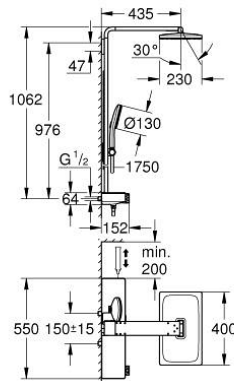

10 096 1GL 00 RAINSHOWER AQUA PURE SHOWER SYSTEM WITH SAFETY MIXER FOR WALL MOUNTING

PRODUCT DESCRIPTION (1/2)

- Colour: cool sunrise
- consisting of:
 - horizontal 435 mm shower arm
 - exposed SmartControl thermostat with metal housing
 - allows change between:
 - head shower Rainshower Aqua Duo square 400 x 230 mm, black acrylic spray plate
 - swing angle 0° - 30°
 - spray patterns: GROHE PureRain, ActiveRain
 - hand shower Rainshower Aqua 130 (101 676), black acrylic spray plate
 - spray patterns: GROHE Rain, Rain+ and ActiveMassage
 - adjustable in height with gliding element
 - initial Rainshower Aqua Pure unit (101 672 9990) enclosed
 - shower hose 1750 mm
 - GROHE Rainshower Aqua Pure removes chlorine and odor (hand shower)
 - GROHE SmartTip showering spray selection via push of a ring
 - GROHE EcoJoy - less water, perfect flow
 - maximum flow rate (at 3 bar): 8.7 l/min
 - GROHE SmartControl with recessed metal buttons, push for ON-OFF, turn for volume adjustment from minimum to full flow
 - GROHE ProGrip Metal with knurl structure
 - GROHE TurboStat - compact cartridge with wax thermoelement
 - GROHE SafeStop - safety button at 38°C
 - GROHE SafeStop Plus - optional temperature limiter at 43°C included
 - integrated GROHE EasyReach shower tray (black glass)
 - GROHE DreamSpray - perfect spray pattern
 - GROHE LongLife finish
 - GROHE SpeedClean - effortless limescale removal
 - Inner WaterGuide - inner insulation for surface protection
 - TwistStop - to prevent hose from twisting
 - GROHE CoolTouch prevents scalding on hot surfaces
 - suitable for instantaneous heaters from 18 kW/h
 - minimum flow rate 5 l/min.