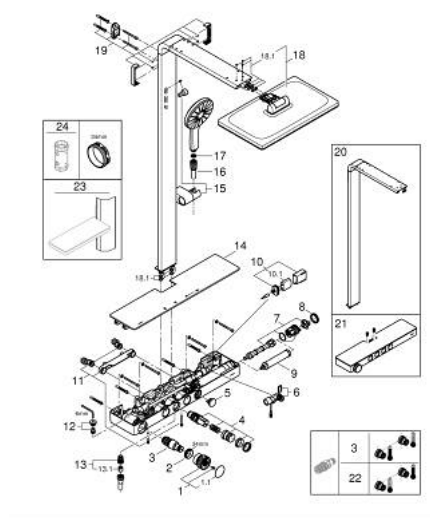

10 096 1GL 00 RAINSHOWER AQUA PURE SHOWER SYSTEM WITH SAFETY MIXER FOR WALL MOUNTING

SPARE PARTS

1. 1: temperature control handle (Spare part-nr. 108445GL00)
   - 1.1: cap (Spare part-nr. 108446GL00)
   - 2: Fitting ring (Spare part-nr. 47743000)
   - 3: Thermostatic compact cartridge 1/2" (Spare part-nr. 47439000)
   - 4: Pushbutton incl. cartridge (Spare part-nr. 108447GL00)
   - 5: pushbutton filter (Spare part-nr. 108448GL00)
   - 6: flow sensor (Spare part-nr. 1084529990)
   - 7: filter lock incl. dummy (Spare part-nr. 1084519990)
   - 8: cap filter (Spare part-nr. 108449GL00)
   - 9: Filter cartridge for Rainshower Aqua Pure (Spare part-nr. 1016729990)
   - 10: Battery housing with battery (Spare part-nr. 42393000)
   - 10.1: Battery (Spare part-nr. 42886000)
   - 11: S-Union 1/2" X 3/4" (Spare part-nr. 1084559990)
   - 12: non-return valves (Spare part-nr. 108460999M)
   - 13: outlet nipple (Spare part-nr. 1084540000)
   - 13.1: Non-return valve (Spare part-nr. 08565000)
   - 14: cover (Spare part-nr. 108484K000)
   - 15: glider (Spare part-nr. 108592GL00)
   - 16: shower hose (Spare part-nr. 108655GL00)
   - 17: Dirt strainer (Spare part-nr. 0700200M)
   - 18: spare head shower (Spare part-nr. 108652GL00)
   - 18.1: set of replacement parts (Spare part-nr. 108603GL00)
   - 19: shower rail holder (Spare part-nr. 108588GL00)
   - 20: exchange shower system (Spare part-nr. 108558GL00)
   - 21: exchange-thermostat (Spare part-nr. 108549GL00)
   - 22: GROHE TurboStat cartridge 1/2" (Spare part-nr. 47175000)*
   - 23: Shelf (Spare part-nr. 101677GL00)*
   - 24: Socket Spanner (Spare part-nr. 19332000)*
2. Optional accessories