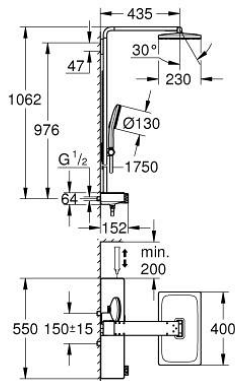

### PRODUCT DESCRIPTION (1/2)

- Colour: warm sunset
- consisting of:
  - horizontal 435 mm shower arm
  - exposed SmartControl thermostat with metal housing
  - allows change between:
    - head shower Rainshower Aqua Duo square 400 x 230 mm, black acrylic spray plate
    - swing angle 0° - 30°
    - spray patterns: GROHE PureRain, ActiveRain
  - hand shower Rainshower Aqua 130 (101 676), black acrylic spray plate
  - spray patterns: GROHE Rain, Rain+ and ActiveMassage
  - adjustable in height with gliding element
  - initial Rainshower Aqua Pure unit (101 672 9990) enclosed
  - shower hose 1750 mm
  - GROHE Rainshower Aqua Pure removes chlorine and odor (hand shower)
  - GROHE SmartTip showering spray selection via push of a ring
  - GROHE EcoJoy - less water, perfect flow
  - maximum flow rate (at 3 bar): 8.7 l/min
  - GROHE SmartControl with recessed metal buttons, push for ON-OFF, turn for volume adjustment from minimum to full flow
  - GROHE ProGrip Metal with knurl structure
  - GROHE TurboStat - compact cartridge with wax thermoelement
  - GROHE SafeStop - safety button at 38°C
  - GROHE SafeStop Plus - optional temperature limiter at 43°C included
  - integrated GROHE EasyReach shower tray (black glass)
  - GROHE DreamSpray - perfect spray pattern
  - GROHE LongLife finish
  - GROHE SpeedClean - effortless limescale removal
  - Inner WaterGuide - inner insulation for surface protection
  - TwistStop - to prevent hose from twisting
  - GROHE CoolTouch prevents scalding on hot surfaces
  - suitable for instantaneous heaters from 18 kW/h
  - minimum flow rate 5 l/min.