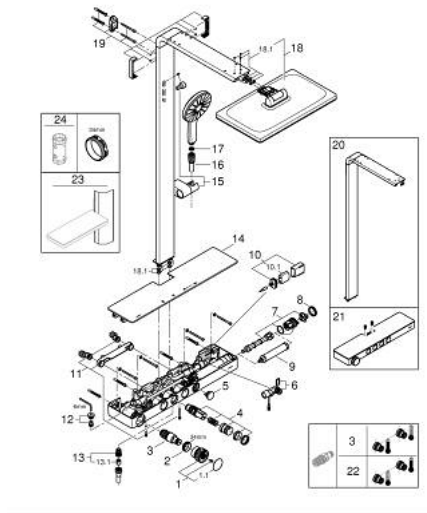

10 096 1DA 00 RAINSHOWER AQUA PURE SHOWER SYSTEM WITH SAFETY MIXER FOR WALL MOUNTING

SPARE PARTS

1. 1: temperature control handle (Spare part-nr. 108445DA00)
   - 1.1: cap (Spare part-nr. 108446DA00)
   - 2: Fitting ring (Spare part-nr. 47743000)
   - 3: Thermostatic compact cartridge 1/2" (Spare part-nr. 47439000)
   - 4: Pushbutton incl. cartridge (Spare part-nr. 108447DA00)
   - 5: pushbutton filter (Spare part-nr. 108448DA00)
   - 6: flow sensor (Spare part-nr. 1084529990)
   - 7: filter lock incl. dummy (Spare part-nr. 1084519990)
   - 8: cap filter (Spare part-nr. 108449DA00)
   - 9: Filter cartridge for Rainshower Aqua Pure (Spare part-nr. 1016729990)
   - 10: Battery housing with battery (Spare part-nr. 42393000)
   - 10.1: Battery (Spare part-nr. 42886000)
   - 11: S-Union 1/2" X 3/4" (Spare part-nr. 1084559990)
   - 12: non-return valves (Spare part-nr. 108460999M)
   - 13: outlet nipple (Spare part-nr. 1084540000)
   - 13.1: Non-return valve (Spare part-nr. 08565000)
   - 14: cover (Spare part-nr. 108484K000)
   - 15: glider (Spare part-nr. 108592DA00)
   - 16: shower hose (Spare part-nr. 108655DA00)
   - 17: Dirt strainer (Spare part-nr. 0700200M)
   - 18: spare head shower (Spare part-nr. 108652DA00)
   - 18.1: set of replacement parts (Spare part-nr. 108603DA00)
   - 19: shower rail holder (Spare part-nr. 108588DA00)
   - 20: exchange shower system (Spare part-nr. 108558DA00)
   - 21: exchange-thermostat (Spare part-nr. 108549DA00)
   - 22: GROHE TurboStat cartridge 1/2" (Spare part-nr. 47175000)*
   - 23: Shelf (Spare part-nr. 101677DA00)*
   - 24: Socket Spanner (Spare part-nr. 19332000)*
2. Optional accessories