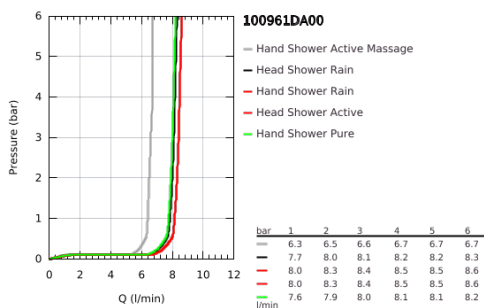

## 10 096 1DA 00 RAINSHOWER AQUA PURE SHOWER SYSTEM WITH SAFETY MIXER FOR WALL MOUNTING

### PRODUCT DESCRIPTION (1/2)

- Colour: warm sunset
- consisting of:
  - horizontal 435 mm shower arm
  - exposed SmartControl thermostat with metal housing
  - allows change between:
    - head shower Rainshower Aqua Duo square 400 x 230 mm, black acrylic spray plate
    - swing angle 0° - 30°
    - spray patterns: GROHE PureRain, ActiveRain
  - hand shower Rainshower Aqua 130 (101 676), black acrylic spray plate
  - spray patterns: GROHE Rain, Rain+ and ActiveMassage
  - adjustable in height with gliding element
  - initial Rainshower Aqua Pure unit (101 672 9990) enclosed
  - shower hose 1750 mm
  - GROHE Rainshower Aqua Pure removes chlorine and odor (hand shower)
  - GROHE SmartTip showering spray selection via push of a ring
  - GROHE EcoJoy - less water, perfect flow
  - maximum flow rate (at 3 bar): 8.7 l/min
  - GROHE SmartControl with recessed metal buttons, push for ON-OFF, turn for volume adjustment from minimum to full flow
  - GROHE ProGrip Metal with knurl structure
  - GROHE TurboStat - compact cartridge with wax thermoelement
  - GROHE SafeStop - safety button at 38°C
  - GROHE SafeStop Plus - optional temperature limiter at 43°C included
  - integrated GROHE EasyReach shower tray (black glass)
  - GROHE DreamSpray - perfect spray pattern
  - GROHE LongLife finish
  - GROHE SpeedClean - effortless limescale removal
  - Inner WaterGuide - inner insulation for surface protection
  - TwistStop - to prevent hose from twisting
  - GROHE CoolTouch prevents scalding on hot surfaces
  - suitable for instantaneous heaters from 18 kW/h
  - minimum flow rate 5 l/min.