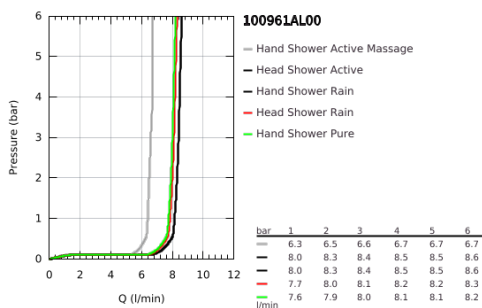

10 096 1AL 00 RAINSHOWER AQUA PURE SHOWER SYSTEM WITH SAFETY MIXER FOR WALL MOUNTING

PRODUCT DESCRIPTION (1/2)

- Colour: brushed hard graphite
- consisting of:
 - horizontal 435 mm shower arm
 - exposed SmartControl thermostat with metal housing
 - allows change between:
 - head shower Rainshower Aqua Duo square 400 x 230 mm, black acrylic spray plate
 - swing angle 0° - 30°
 - spray patterns: GROHE PureRain, ActiveRain
 - hand shower Rainshower Aqua 130 (101 676), black acrylic spray plate
 - spray patterns: GROHE Rain, Rain+ and ActiveMassage
 - adjustable in height with gliding element
 - initial Rainshower Aqua Pure unit (101 672 9990) enclosed
 - shower hose 1750 mm
 - GROHE Rainshower Aqua Pure removes chlorine and odor (hand shower)
 - GROHE SmartTip showering spray selection via push of a ring
 - GROHE EcoJoy - less water, perfect flow
 - maximum flow rate (at 3 bar): 8.7 l/min
 - GROHE SmartControl with recessed metal buttons, push for ON-OFF, turn for volume adjustment from minimum to full flow
 - GROHE ProGrip Metal with knurl structure
 - GROHE TurboStat - compact cartridge with wax thermoelement
 - GROHE SafeStop - safety button at 38°C
 - GROHE SafeStop Plus - optional temperature limiter at 43°C included
 - integrated GROHE EasyReach shower tray (black glass)
 - GROHE DreamSpray - perfect spray pattern
 - GROHE LongLife finish
 - GROHE SpeedClean - effortless limescale removal
 - Inner WaterGuide - inner insulation for surface protection
 - TwistStop - to prevent hose from twisting
 - GROHE CoolTouch prevents scalding on hot surfaces
 - suitable for instantaneous heaters from 18 kW/h
 - minimum flow rate 5 l/min.