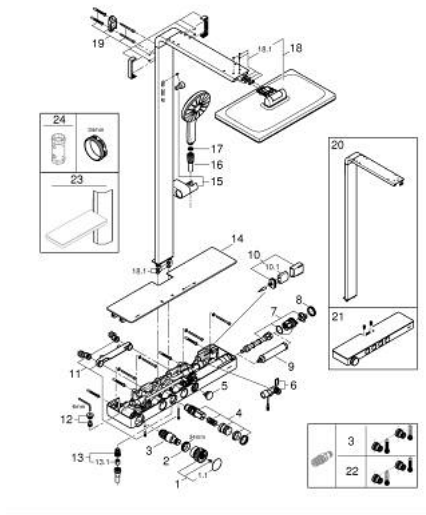

10 096 1AL 00 RAINSHOWER AQUA PURE SHOWER SYSTEM WITH SAFETY MIXER FOR WALL MOUNTING

SPARE PARTS

- 1: temperature control handle (Spare part-nr. 108445AL00)
 - 1.1: cap (Spare part-nr. 108446AL00)
 - 2: Fitting ring (Spare part-nr. 47743000)
 - 3: Thermostatic compact cartridge 1/2" (Spare part-nr. 47439000)
 - 4: Pushbutton incl. cartridge (Spare part-nr. 108447AL00)
 - 5: pushbutton filter (Spare part-nr. 108448AL00)
 - 6: flow sensor (Spare part-nr. 1084529990)
 - 7: filter lock incl. dummy (Spare part-nr. 1084519990)
 - 8: cap filter (Spare part-nr. 108449AL00)
 - 9: Filter cartridge for Rainshower Aqua Pure (Spare part-nr. 1016729990)
 - 10: Battery housing with battery (Spare part-nr. 42393000)
 - 10.1: Battery (Spare part-nr. 42886000)
 - 11: S-Union 1/2" X 3/4" (Spare part-nr. 1084559990)
 - 12: non-return valves (Spare part-nr. 108460999M)
 - 13: outlet nipple (Spare part-nr. 1084540000)
 - 13.1: Non-return valve (Spare part-nr. 08565000)
 - 14: cover (Spare part-nr. 108484K000)
 - 15: glider (Spare part-nr. 108592AL00)
 - 16: shower hose (Spare part-nr. 108655A000)
 - 17: Dirt strainer (Spare part-nr. 0700200M)
 - 18: spare head shower (Spare part-nr. 108652AL00)
 - 18.1: set of replacement parts (Spare part-nr. 108603AL00)
 - 19: shower rail holder (Spare part-nr. 108588AL00)
 - 20: exchange shower system (Spare part-nr. 108558AL00)
 - 21: exchange-thermostat (Spare part-nr. 108549AL00)
 - 22: GROHE TurboStat cartridge 1/2" (Spare part-nr. 47175000)*
 - 23: Shelf (Spare part-nr. 101677AL00)*
 - 24: Socket Spanner (Spare part-nr. 19332000)*
- * Optional accessories