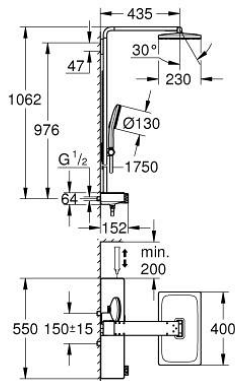

10 096 1AL 00 RAINSHOWER AQUA PURE SHOWER SYSTEM WITH SAFETY MIXER FOR WALL MOUNTING

PRODUCT DESCRIPTION (1/2)

- Colour: brushed hard graphite
- consisting of:
 - horizontal 435 mm shower arm
 - exposed SmartControl thermostat with metal housing
 - allows change between:
 - head shower Rainshower Aqua Duo square 400 x 230 mm, black acrylic spray plate
 - swing angle 0° - 30°
 - spray patterns: GROHE PureRain, ActiveRain
 - hand shower Rainshower Aqua 130 (101 676), black acrylic spray plate
 - spray patterns: GROHE Rain, Rain+ and ActiveMassage
 - adjustable in height with gliding element
 - initial Rainshower Aqua Pure unit (101 672 9990) enclosed
 - shower hose 1750 mm
 - GROHE Rainshower Aqua Pure removes chlorine and odor (hand shower)
 - GROHE SmartTip showering spray selection via push of a ring
 - GROHE EcoJoy - less water, perfect flow
 - maximum flow rate (at 3 bar): 8.7 l/min
 - GROHE SmartControl with recessed metal buttons, push for ON-OFF, turn for volume adjustment from minimum to full flow
 - GROHE ProGrip Metal with knurl structure
 - GROHE TurboStat - compact cartridge with wax thermoelement
 - GROHE SafeStop - safety button at 38°C
 - GROHE SafeStop Plus - optional temperature limiter at 43°C included
 - integrated GROHE EasyReach shower tray (black glass)
 - GROHE DreamSpray - perfect spray pattern
 - GROHE LongLife finish
 - GROHE SpeedClean - effortless limescale removal
 - Inner WaterGuide - inner insulation for surface protection
 - TwistStop - to prevent hose from twisting
 - GROHE CoolTouch prevents scalding on hot surfaces
 - suitable for instantaneous heaters from 18 kW/h
 - minimum flow rate 5 l/min.