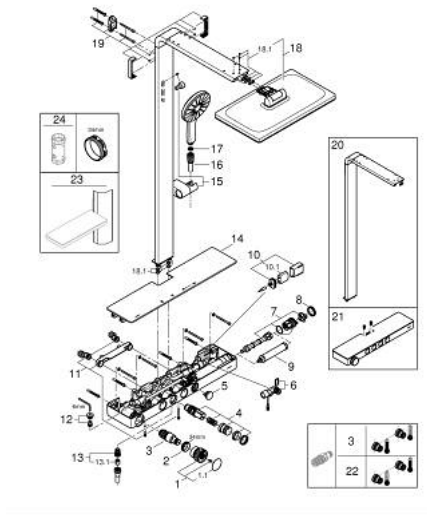

10 096 100 00 RAINSHOWER AQUA PURE SHOWER SYSTEM WITH SAFETY MIXER FOR WALL MOUNTING

SPARE PARTS

1. 1: temperature control handle (Spare part-nr. 1084450000)
   - 1.1: cap (Spare part-nr. 1084460000)
   - 2: Fitting ring (Spare part-nr. 47743000)
   - 3: Thermostatic compact cartridge 1/2" (Spare part-nr. 47439000)
   - 4: Pushbutton incl. cartridge (Spare part-nr. 1084470000)
   - 5: pushbutton filter (Spare part-nr. 1084480000)
   - 6: flow sensor (Spare part-nr. 1084529990)
   - 7: filter lock incl. dummy (Spare part-nr. 1084519990)
   - 8: cap filter (Spare part-nr. 1084490000)
   - 9: Filter cartridge for Rainshower Aqua Pure (Spare part-nr. 1016729990)
   - 10: Battery housing with battery (Spare part-nr. 42393000)
   - 10.1: Battery (Spare part-nr. 42886000)
   - 11: S-Union 1/2" X 3/4" (Spare part-nr. 1084559990)
   - 12: non-return valves (Spare part-nr. 108460999M)
   - 13: outlet nipple (Spare part-nr. 1084540000)
   - 13.1: Non-return valve (Spare part-nr. 08565000)
   - 14: cover (Spare part-nr. 108484LN00)
   - 15: glider (Spare part-nr. 1085920000)
   - 16: shower hose (Spare part-nr. 1086550000)
   - 17: Dirt strainer (Spare part-nr. 0700200M)
   - 18: spare head shower (Spare part-nr. 1086520000)
   - 18.1: set of replacement parts (Spare part-nr. 1086030000)
   - 19: shower rail holder (Spare part-nr. 1085880000)
   - 20: exchange shower system (Spare part-nr. 1085580000)
   - 21: exchange-thermostat (Spare part-nr. 1085490000)
   - 22: GROHE TurboStat cartridge 1/2" (Spare part-nr. 47175000)*
   - 23: Shelf (Spare part-nr. 1016770000)*
   - 24: Socket Spanner (Spare part-nr. 19332000)*
2. Optional accessories