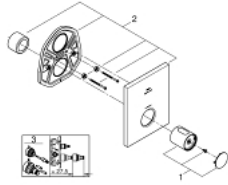

10 075 3MS 00 GROHTHERM F SAFETY MIXER TRIM

PRODUCT DESCRIPTION

- Colour: satin steel
- for high-flow, multiple outlet custom shower applications
- requires separate volume controls
- for use with Rapido T rough-in box 35 500 000 sold separately
- GROHE LongLife finish
- GROHE SafeStop - safety button at 38°C
- GROHE SafeStop Plus - optional temperature limiter at 43°C included
- metal handle for temperature control
- rectangular metal wall escutcheon with hidden fixing and hidden sealings
- flow rate:
 - - max. 53 l/min at 3 bar by using all 3 outlets at the same time
 - - bottom outlet 50 l/min. at 3 bar
 - - top outlets left/right, each 36 l/min. at 3 bar
- without concealed body

10 075 3MS 00 **GROHTHERM F SAFETY MIXER TRIM**

SPARE PARTS

1: Temperature control handle (Spare part-nr. 47900MS0)

2: escutcheon (Spare part-nr. 47902MS0)

3: Extension-set 27.5 mm (Spare part-nr. 47781000)*