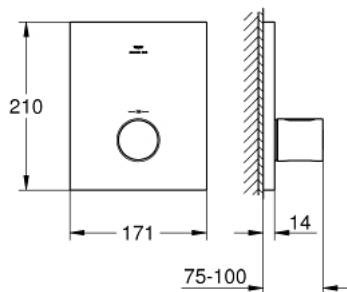

10 075 3MS 00 GROHTHERM F SAFETY MIXER TRIM

PRODUCT DESCRIPTION

- Colour: satin steel
- for high-flow, multiple outlet custom shower applications
- requires separate volume controls
- for use with Rapido T rough-in box 35 500 000 sold separately
- GROHE LongLife finish
- GROHE SafeStop - safety button at 38°C
- GROHE SafeStop Plus - optional temperature limiter at 43°C included
- metal handle for temperature control
- rectangular metal wall escutcheon with hidden fixing and hidden sealings
- flow rate:
 - - max. 53 l/min at 3 bar by using all 3 outlets at the same time
 - - bottom outlet 50 l/min. at 3 bar
 - - top outlets left/right, each 36 l/min. at 3 bar
- without concealed body

10 075 3MS 00 **GROHTHERM F SAFETY MIXER TRIM**

SPARE PARTS

1: Temperature control handle (Spare part-nr. 47900MS0)

2: escutcheon (Spare part-nr. 47902MS0)

3: Extension-set 27.5 mm (Spare part-nr. 47781000)*