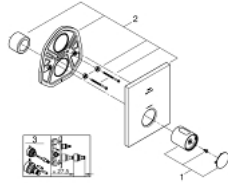

10 075 3MG 00 GROHTHERM F SAFETY MIXER TRIM

PRODUCT DESCRIPTION

- Colour: satin graphite
- for high-flow, multiple outlet custom shower applications
- requires separate volume controls
- for use with Rapido T rough-in box 35 500 000 sold separately
- GROHE LongLife finish
- GROHE SafeStop - safety button at 38°C
- GROHE SafeStop Plus - optional temperature limiter at 43°C included
- metal handle for temperature control
- rectangular metal wall escutcheon with hidden fixing and hidden sealings
- flow rate:
 - - max. 53 l/min at 3 bar by using all 3 outlets at the same time
 - - bottom outlet 50 l/min. at 3 bar
 - - top outlets left/right, each 36 l/min. at 3 bar
- without concealed body

10 075 3MG 00 **GROHTHERM F SAFETY MIXER TRIM**

SPARE PARTS

1: Temperature control handle (Spare part-nr. 47900MG0)

2: escutcheon (Spare part-nr. 47902MG0)

3: Extension-set 27.5 mm (Spare part-nr. 47781000)*