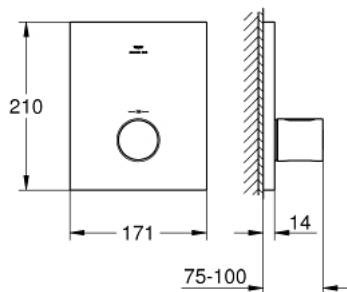

10 075 3MG 00 GROHTHERM F SAFETY MIXER TRIM

PRODUCT DESCRIPTION

- Colour: satin graphite
- for high-flow, multiple outlet custom shower applications
- requires separate volume controls
- for use with Rapido T rough-in box 35 500 000 sold separately
- GROHE LongLife finish
- GROHE SafeStop - safety button at 38°C
- GROHE SafeStop Plus - optional temperature limiter at 43°C included
- metal handle for temperature control
- rectangular metal wall escutcheon with hidden fixing and hidden sealings
- flow rate:
 - - max. 53 l/min at 3 bar by using all 3 outlets at the same time
 - - bottom outlet 50 l/min. at 3 bar
 - - top outlets left/right, each 36 l/min. at 3 bar
- without concealed body

10 075 3MG 00 **GROHTHERM F SAFETY MIXER TRIM**

SPARE PARTS

1: Temperature control handle (Spare part-nr. 47900MG0)

2: escutcheon (Spare part-nr. 47902MG0)

3: Extension-set 27.5 mm (Spare part-nr. 47781000)*