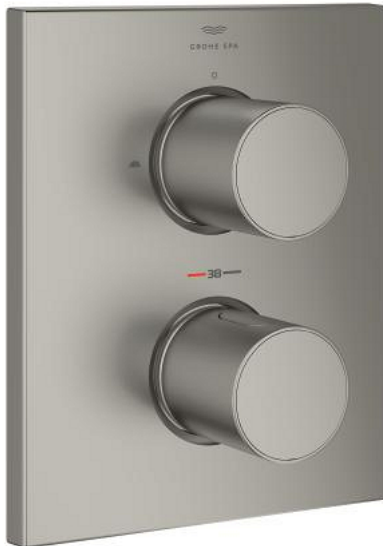

10 075 2MS 00 GROHTHERM F SAFETY MIXER TRIM WITH INTEGRATED 2-WAY DIVERTER

PRODUCT DESCRIPTION

- Colour: satin steel
- for bath or shower with more than one outlet
- for use with Rapido T rough-in box 35 500 000 sold separately
- GROHE LongLife finish
- GROHE SafeStop - safety button at 38°C
- GROHE SafeStop Plus - optional temperature limiter at 43°C included
- metal handle for temperature control
- metal handle for Aquadimmer control with multiple function- shut off and flow control - diverter for 2 outlets
- 3rd outlet requires separate volume control
- rectangular metal wall escutcheon with hidden fixing and hidden sealings
- flow rate:
 - - max. 53 l/min at 3 bar by using all 3 outlets at the same time
 - - bottom outlet 50 l/min. at 3 bar
 - - top outlet left (bath) 30 l/min. at 3 bar
 - - top outlet right (shower) 24 l/min at 3 bar

10 075 2MS 00 GROHTHERM F SAFETY MIXER TRIM WITH INTEGRATED 2-WAY DIVERTER

SPARE PARTS

- 1: shut-off handle (Spare part-nr. 47898MS0)
- 2: Temperature control handle (Spare part-nr. 47900MS0)
- 3: Stop ring (Spare part-nr. 10089000)
- 4: escutcheon (Spare part-nr. 47901MS0)
- 5: Aquadimmer (Spare part-nr. 47364000)
- 6: Adapter (Spare part-nr. 12701001)
- 7: Extension-set 27.5 mm (Spare part-nr. 47781000)*