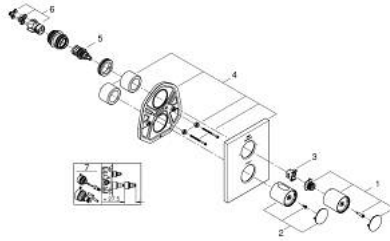

10 075 2MS 00 GROHTHERM F SAFETY MIXER TRIM WITH INTEGRATED 2-WAY DIVERTER

PRODUCT DESCRIPTION

- Colour: satin steel
- for bath or shower with more than one outlet
- for use with Rapido T rough-in box 35 500 000 sold separately
- GROHE LongLife finish
- GROHE SafeStop - safety button at 38°C
- GROHE SafeStop Plus - optional temperature limiter at 43°C included
- metal handle for temperature control
- metal handle for Aquadimmer control with multiple function- shut off and flow control - diverter for 2 outlets
- 3rd outlet requires separate volume control
- rectangular metal wall escutcheon with hidden fixing and hidden sealings
- flow rate:
 - - max. 53 l/min at 3 bar by using all 3 outlets at the same time
 - - bottom outlet 50 l/min. at 3 bar
 - - top outlet left (bath) 30 l/min. at 3 bar
 - - top outlet right (shower) 24 l/min at 3 bar

10 075 2MS 00 GROHTHERM F SAFETY MIXER TRIM WITH INTEGRATED 2-WAY DIVERTER

SPARE PARTS

- 1: shut-off handle (Spare part-nr. 47898MS0)
- 2: Temperature control handle (Spare part-nr. 47900MS0)
- 3: Stop ring (Spare part-nr. 10089000)
- 4: escutcheon (Spare part-nr. 47901MS0)
- 5: Aquadimmer (Spare part-nr. 47364000)
- 6: Adapter (Spare part-nr. 12701001)
- 7: Extension-set 27.5 mm (Spare part-nr. 47781000)*