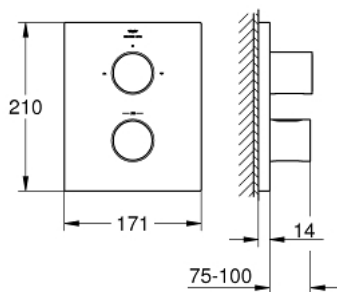

10 075 2MS 00 GROHTHERM F SAFETY MIXER TRIM WITH INTEGRATED 2-WAY DIVERTER

PRODUCT DESCRIPTION

- Colour: satin steel
- for bath or shower with more than one outlet
- for use with Rapido T rough-in box 35 500 000 sold separately
- GROHE LongLife finish
- GROHE SafeStop - safety button at 38°C
- GROHE SafeStop Plus - optional temperature limiter at 43°C included
- metal handle for temperature control
- metal handle for Aquadimmer control with multiple function- shut off and flow control - diverter for 2 outlets
- 3rd outlet requires separate volume control
- rectangular metal wall escutcheon with hidden fixing and hidden sealings
- flow rate:
 - - max. 53 l/min at 3 bar by using all 3 outlets at the same time
 - - bottom outlet 50 l/min. at 3 bar
 - - top outlet left (bath) 30 l/min. at 3 bar
 - - top outlet right (shower) 24 l/min at 3 bar

10 075 2MS 00 GROHTHERM F SAFETY MIXER TRIM WITH INTEGRATED 2-WAY DIVERTER

SPARE PARTS

- 1: shut-off handle (Spare part-nr. 47898MS0)
- 2: Temperature control handle (Spare part-nr. 47900MS0)
- 3: Stop ring (Spare part-nr. 10089000)
- 4: escutcheon (Spare part-nr. 47901MS0)
- 5: Aquadimmer (Spare part-nr. 47364000)
- 6: Adapter (Spare part-nr. 12701001)
- 7: Extension-set 27.5 mm (Spare part-nr. 47781000)*