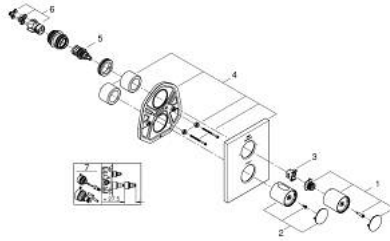

10 075 2MG 00 GROHTHERM F SAFETY MIXER TRIM WITH INTEGRATED 2-WAY DIVERTER

PRODUCT DESCRIPTION

- Colour: satin graphite
- for bath or shower with more than one outlet
- for use with Rapido T rough-in box 35 500 000 sold separately
- GROHE LongLife finish
- GROHE SafeStop - safety button at 38°C
- GROHE SafeStop Plus - optional temperature limiter at 43°C included
- metal handle for temperature control
- metal handle for Aquadimmer control with multiple function- shut off and flow control - diverter for 2 outlets
- 3rd outlet requires separate volume control
- rectangular metal wall escutcheon with hidden fixing and hidden sealings
- flow rate:
 - - max. 53 l/min at 3 bar by using all 3 outlets at the same time
 - - bottom outlet 50 l/min. at 3 bar
 - - top outlet left (bath) 30 l/min. at 3 bar
 - - top outlet right (shower) 24 l/min at 3 bar

10 075 2MG 00 GROHTHERM F SAFETY MIXER TRIM WITH INTEGRATED 2-WAY DIVERTER

SPARE PARTS

- 1: shut-off handle (Spare part-nr. 47898MG0)
- 2: Temperature control handle (Spare part-nr. 47900MG0)
- 3: Stop ring (Spare part-nr. 10089000)
- 4: escutcheon (Spare part-nr. 47901MG0)
- 5: Aquadimmer (Spare part-nr. 47364000)
- 6: Adapter (Spare part-nr. 12701001)
- 7: Extension-set 27.5 mm (Spare part-nr. 47781000)*