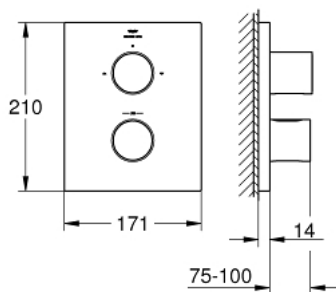

10 075 2MG 00 GROHTHERM F SAFETY MIXER TRIM WITH INTEGRATED 2-WAY DIVERTER

PRODUCT DESCRIPTION

- Colour: satin graphite
- for bath or shower with more than one outlet
- for use with Rapido T rough-in box 35 500 000 sold separately
- GROHE LongLife finish
- GROHE SafeStop - safety button at 38°C
- GROHE SafeStop Plus - optional temperature limiter at 43°C included
- metal handle for temperature control
- metal handle for Aquadimmer control with multiple function- shut off and flow control - diverter for 2 outlets
- 3rd outlet requires separate volume control
- rectangular metal wall escutcheon with hidden fixing and hidden sealings
- flow rate:
 - - max. 53 l/min at 3 bar by using all 3 outlets at the same time
 - - bottom outlet 50 l/min. at 3 bar
 - - top outlet left (bath) 30 l/min. at 3 bar
 - - top outlet right (shower) 24 l/min at 3 bar

10 075 2MG 00 GROHTHERM F SAFETY MIXER TRIM WITH INTEGRATED 2-WAY DIVERTER

SPARE PARTS

- 1: shut-off handle (Spare part-nr. 47898MG0)
- 2: Temperature control handle (Spare part-nr. 47900MG0)
- 3: Stop ring (Spare part-nr. 10089000)
- 4: escutcheon (Spare part-nr. 47901MG0)
- 5: Aquadimmer (Spare part-nr. 47364000)
- 6: Adapter (Spare part-nr. 12701001)
- 7: Extension-set 27.5 mm (Spare part-nr. 47781000)*