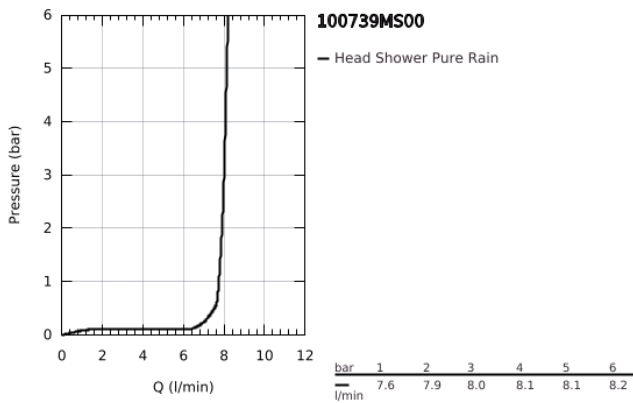

10 073 9MS 00 **RAINSHOWER COSMOPOLITAN 310 HEAD SHOWER SET CEILING 142 MM, 1 SPRAY**

PRODUCT DESCRIPTION

- Colour: satin steel
- consisting of:
 - head shower Rainshower Cosmopolitan 310
- material: metal
- spray pattern: Rain
- maximum flow rate (at 3 bar): 8 l/min
- Rainshower shower arm ceiling 142 mm
- GROHE EcoJoy - less water, perfect flow
- GROHE DreamSpray - perfect spray pattern
- GROHE LongLife finish
- GROHE SpeedClean - effortless limescale removal
- suitable for instantaneous heater
- minimum pressure 1.0 bar

10 073 9MS 00 **RAINSHOWER COSMOPOLITAN 310 HEAD SHOWER SET CEILING 142 MM,
1 SPRAY**

SPARE PARTS

1: escutcheon (Spare part-nr. 11741MS0)

2: Inlet valve assembly (Spare part-nr. 45933000)