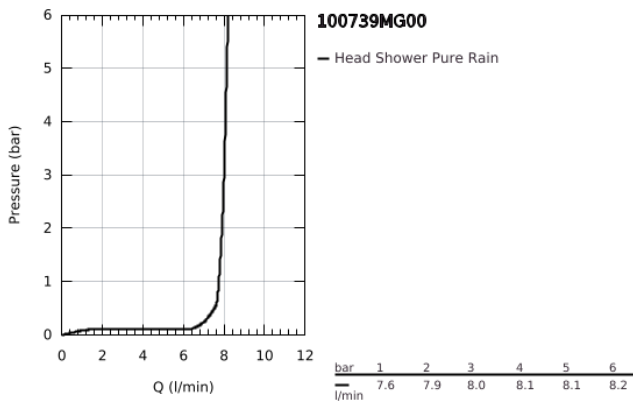

10 073 9MG 00 **RAINSHOWER COSMOPOLITAN 310 HEAD SHOWER SET CEILING 142 MM, 1 SPRAY**

**PRODUCT DESCRIPTION**

- Colour: satin graphite
- consisting of:
  - head shower Rainshower Cosmopolitan 310
  - material: metal
  - spray pattern: Rain
- maximum flow rate (at 3 bar): 8 l/min
- Rainshower shower arm ceiling 142 mm (28 724 000)
- GROHE EcoJoy - less water, perfect flow
- GROHE DreamSpray - perfect spray pattern
- GROHE LongLife finish
- GROHE SpeedClean - effortless limescale removal
- suitable for instantaneous heater
- minimum pressure 1.0 bar
- Rainshower shower arm ceiling 142 mm

10 073 9MG 00 **RAINSHOWER COSMOPOLITAN 310 HEAD SHOWER SET CEILING 142 MM,  
1 SPRAY**

**SPARE PARTS**

1: escutcheon (Spare part-nr. 11741MG0)

2: Inlet valve assembly (Spare part-nr. 45933000)