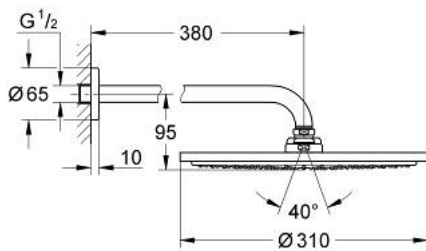

10 073 8MS 00 **RAINSHOWER COSMOPOLITAN 310 HEAD SHOWER SET 380 MM, 1 SPRAY**

PRODUCT DESCRIPTION

- Colour: satin steel
- consisting of:
 - head shower Rainshower Cosmopolitan 310
 - material: metal
 - spray pattern: Rain
 - maximum flow rate (at 3 bar): 8 l/min
 - shower arm Rainshower 380 mm
- GROHE EcoJoy - less water, perfect flow
- GROHE DreamSpray - perfect spray pattern
- GROHE LongLife finish
- GROHE SpeedClean - effortless limescale removal
- suitable for instantaneous heater
- minimum pressure 1.0 bar

10 073 8MS 00 **RAINSHOWER COSMOPOLITAN 310 HEAD SHOWER SET 380 MM, 1 SPRAY**

SPARE PARTS

1: escutcheon (Spare part-nr. 11741MS0)

2: Inlet valve assembly (Spare part-nr. 45933000)