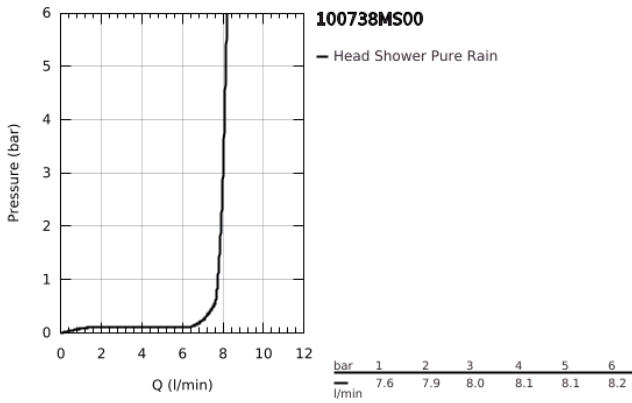

10 073 8MS 00 **RAINSHOWER COSMOPOLITAN 310 HEAD SHOWER SET 380 MM, 1 SPRAY**

PRODUCT DESCRIPTION

- Colour: satin steel
- consisting of:
 - head shower Rainshower Cosmopolitan 310
 - material: metal
 - spray pattern: Rain
 - maximum flow rate (at 3 bar): 8 l/min
 - shower arm Rainshower 380 mm
- GROHE EcoJoy - less water, perfect flow
- GROHE DreamSpray - perfect spray pattern
- GROHE LongLife finish
- GROHE SpeedClean - effortless limescale removal
- suitable for instantaneous heater
- minimum pressure 1.0 bar

10 073 8MS 00 **RAINSHOWER COSMOPOLITAN 310 HEAD SHOWER SET 380 MM, 1 SPRAY**

SPARE PARTS

1: escutcheon (Spare part-nr. 11741MS0)

2: Inlet valve assembly (Spare part-nr. 45933000)