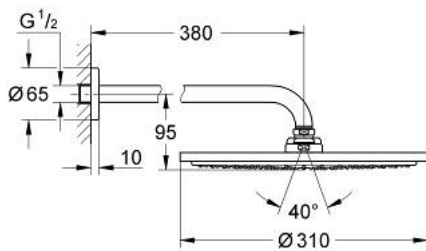

10 073 8MG 00 **RAINSHOWER COSMOPOLITAN 310 HEAD SHOWER SET 380 MM, 1 SPRAY**

PRODUCT DESCRIPTION

- Colour: satin graphite
- consisting of:
 - head shower Rainshower Cosmopolitan 310
 - material: metal
 - spray pattern: Rain
 - maximum flow rate (at 3 bar): 8 l/min
 - shower arm Rainshower 380 mm
- GROHE EcoJoy - less water, perfect flow
- GROHE DreamSpray - perfect spray pattern
- GROHE LongLife finish
- GROHE SpeedClean - effortless limescale removal
- suitable for instantaneous heater
- minimum pressure 1.0 bar

10 073 8MG 00 **RAINSHOWER COSMOPOLITAN 310 HEAD SHOWER SET 380 MM, 1 SPRAY**

SPARE PARTS

1: escutcheon (Spare part-nr. 11741MG0)

2: Inlet valve assembly (Spare part-nr. 45933000)