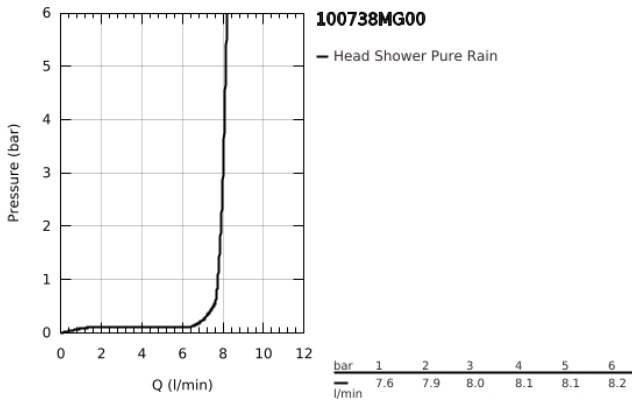

10 073 8MG 00 **RAINSHOWER COSMOPOLITAN 310 HEAD SHOWER SET 380 MM, 1 SPRAY**

PRODUCT DESCRIPTION

- Colour: satin graphite
- consisting of:
 - head shower Rainshower Cosmopolitan 310
 - material: metal
 - spray pattern: Rain
 - maximum flow rate (at 3 bar): 8 l/min
 - shower arm Rainshower 380 mm
- GROHE EcoJoy - less water, perfect flow
- GROHE DreamSpray - perfect spray pattern
- GROHE LongLife finish
- GROHE SpeedClean - effortless limescale removal
- suitable for instantaneous heater
- minimum pressure 1.0 bar

10 073 8MG 00 **RAINSHOWER COSMOPOLITAN 310 HEAD SHOWER SET 380 MM, 1 SPRAY**

SPARE PARTS

1: escutcheon (Spare part-nr. 11741MG0)

2: Inlet valve assembly (Spare part-nr. 45933000)